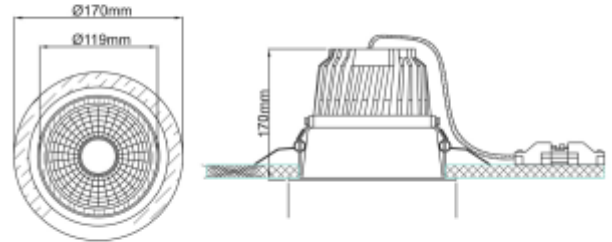

PRODUCT SHEET

Trimo

Art. no: 18045-7-60-3

Lighting Solutions

Trimo

 155mm

Tired of downlights giving obtrusive annoying stray light? Our Trimo range of downlights guarantees a minimum of stray light, this is accomplished by using a recessed LED light source. The Trimo range has a 18i3 connector and can be supplied with a variety of connector solutions.

SPECIFICATIONS

Lightsource Type:	LED (built in)
System Power [W]:	31W
CCT (Color Temperature):	3000K
CRI / Ra:	80
Lumen Output:	3580lm
Lumen LED (tc=25):	4750lm
Beam Angle:	60°
Lens (Diffuser):	Clear
Dimming:	None
System Voltage [V]:	230V 50Hz
Connection:	18i3 Quick connection
Mounting:	Recessed, Ceiling
Cut-out [mm]:	Ø155mm
Lifetime [h]:	L80B10: 60 000h
MacAdam (SDCM):	3
Color:	White
Length [mm]:	170mm
Height [mm]:	170mm
Width [mm]:	170mm
Weight [kg]:	1,4kg
To be recessed in insulation:	No