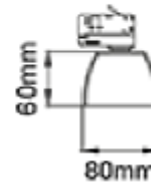

PRODUCT SHEET

Linea Extrude

Art. no: 19037-01-2

Lighting Solutions

Linea Extrude

SPECIFICATIONS

Lightsource Type:	LED (built in)
System Power [W]:	38W
CCT (Color Temperature):	4000K
CRI / Ra:	80
Lumen Output:	3974lm
Lumen LED (tc=25):	4372lm
Beam Angle:	90
Lens (Diffuser):	Opal
Dimming:	None
System Voltage [V]:	230V 50Hz
Connection:	Track 3-Circuit
Mounting:	Track, Ceiling
Lumen/W:	105lm/W
Color:	Black
Length [mm]:	1150mm
Height [mm]:	75mm
Width [mm]:	80mm
Weight [kg]:	2550kg

Linea is a luminaire for indoor use and is designed to be mounted in a wide range of installations. With its slim design and high light output this is a very interesting luminaire that is used in a wide range of retail and commercial installations, demanding a visually good design. The track mounted version is very easy to move around in the premises. Linea Extrude is available in three different colors.