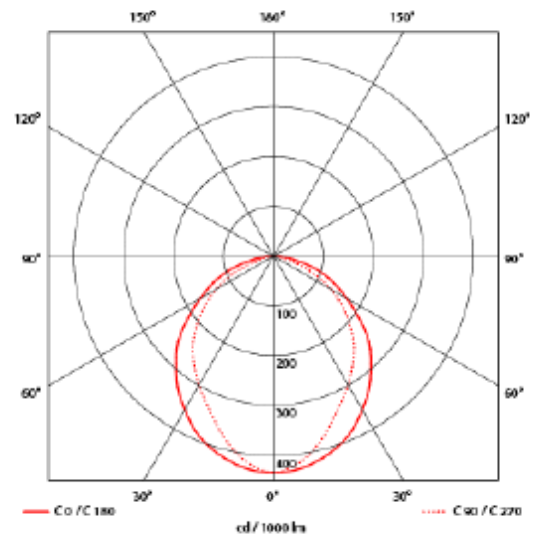

PRODUCT SHEET

Linea Extrude

Art. no: 19037-01-2

Lighting Solutions

Linea Extrude

SPECIFICATIONS

Lightsource Type:	LED (built in)
System Power [W]:	38W
CCT (Color Temperature):	4000K
CRI / Ra:	80
Lumen Output:	3974lm
Lumen LED (tc=25):	4372lm
Beam Angle:	90
Lens (Diffuser):	Opal
Dimming:	None
System Voltage [V]:	230V 50Hz
Connection:	Track 3-Circuit
Mounting:	Track, Ceiling
Lumen/W:	105lm/W
Color:	Black
Length [mm]:	1150mm
Height [mm]:	75mm
Width [mm]:	80mm
Weight [kg]:	2550kg

Linea is a luminaire for indoor use and is designed to be mounted in a wide range of installations. With its slim design and high light output this is a very interesting luminaire that is used in a wide range of retail and commercial installations, demanding a visually good design. The track mounted version is very easy to move around in the premises. Linea Extrude is available in three different colors.