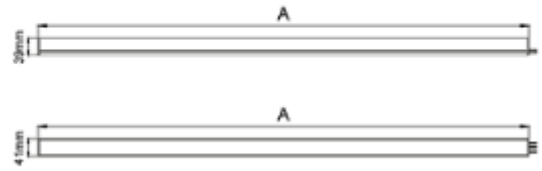

Ero Bar

Art. no: 19310-01-2

LIGHT TECHNICAL

Lightsource Type:	LED (built in)
Lumen Output:	1625
Lumen LED (tc=25):	2500
Beam Angle:	110
CCT (Color Temperature):	3000
CRI / Ra:	80
Color Code:	830
Lens (Diffuser):	Clear

MOUNTING / CONNECTION

Connection:	Track 3-Circuit
Mounting:	Track, Ceiling

PRODUCT

Ingress Protection:	IP40
Color:	Black
Length [mm]:	1135
Height [mm]:	60
Width [mm]:	41
Weight [kg]:	1,4

ELECTRICAL DATA

Dimming:	None
System Power [W]:	24
Protection Class:	1
Socket / Cap-Base:	N/A
Current Output [mA]:	125