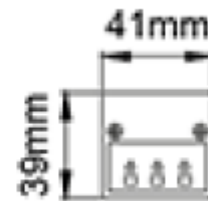

Ero Bar

Art. no: 19310-01-2

LIGHT TECHNICAL

Lightsource Type:	LED (built in)
Lumen Output:	1625
Lumen LED (tc=25):	2500
Beam Angle:	110
CCT (Color Temperature):	3000
CRI / Ra:	80
Color Code:	830
Lens (Diffuser):	Clear

MOUNTING / CONNECTION

Connection:	Track 3-Circuit
Mounting:	Track, Ceiling

PRODUCT

Ingress Protection:	IP40
Color:	Black
Length [mm]:	1135
Height [mm]:	60
Width [mm]:	41
Weight [kg]:	1,4

ELECTRICAL DATA

Dimming:	None
System Power [W]:	24
Protection Class:	1
Socket / Cap-Base:	N/A
Current Output [mA]:	125