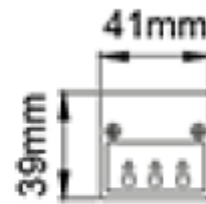

FDV SPEC SHEET

Ero Bar

Art. no: 19310-01-3

Lighting Solutions

Ero Bar

Art. no: 19310-01-3

LIGHT TECHNICAL

Lightsource Type:	LED (built in)
Lumen Output:	1625
Lumen LED (tc=25):	2500
Beam Angle:	110
CCT (Color Temperature):	3000
CRI / Ra:	80
Color Code:	830
Lens (Diffuser):	Clear

MOUNTING / CONNECTION

Connection:	Track 3-Circuit
Mounting:	Track, Ceiling

PRODUCT

Ingress Protection:	IP40
Color:	White
Length [mm]:	1135
Height [mm]:	60
Width [mm]:	41
Weight [kg]:	1,4

ELECTRICAL DATA

Dimming:	None
System Power [W]:	24
Protection Class:	1
Socket / Cap-Base:	N/A
Current Output [mA]:	125