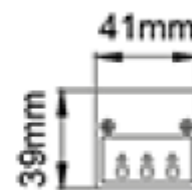

PRODUCT SHEET

Ero Bar

Art. no: 19310-01-3

Lighting Solutions

Ero Bar

SPECIFICATIONS

Lightsource Type:	LED (built in)
System Power [W]:	24W
CCT (Color Temperature):	3000K
CRI / Ra:	80
Lumen Output:	1625lm
Lumen LED (tc=25):	2500lm
Beam Angle:	110
Lens (Diffuser):	Clear
Dimming:	None
Connection:	Track 3-Circuit
Mounting:	Track, Ceiling
Color:	White
Length [mm]:	1135mm
Height [mm]:	60mm
Width [mm]:	41mm
Weight [kg]:	1,4kg