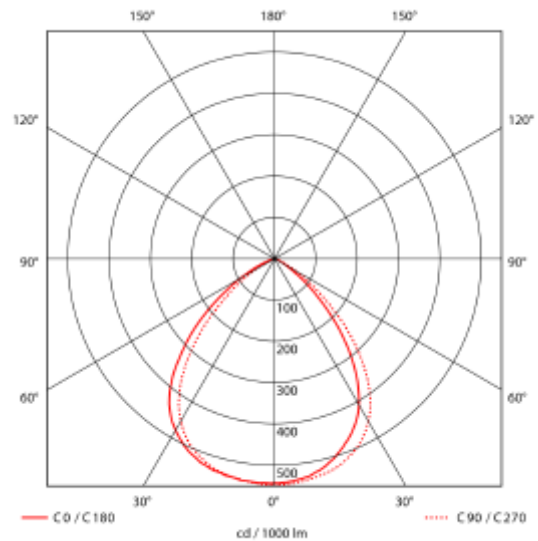

PRODUCT SHEET

Proxima

Art. no: 2101-90-3

Lighting Solutions

Proxima

200-210mm

SPECIFICATIONS

Lightsource Type:	LED (built in)
System Power [W]:	25W
CCT (Color Temperature):	3/4/5700
CRI / Ra:	80
Lumen Output:	2550(4000K)lm
Lumen LED (tc=25):	2700lm
Beam Angle:	90
Lens (Diffuser):	Clear
Dimming:	None
System Voltage [V]:	230V 50Hz
Connection:	QuickConnect
Mounting:	Recessed, Ceiling
Cut-out [mm]:	Ø200-Ø210mm
Lifetime [h]:	L80B10: 50.000h
Lumen/W:	106lm/W
MacAdam (SDCM):	3
Color:	White
Height [mm]:	98mm
Width [mm]:	228mm
To be recessed in insulation:	No

Proxima is an integrated downlight that combine efficiency, light comfort and design. Comes with switch option between 3000K(default), 4000K and 5700K. QuickConnect for easy installation. Alla data are based on 4000K.