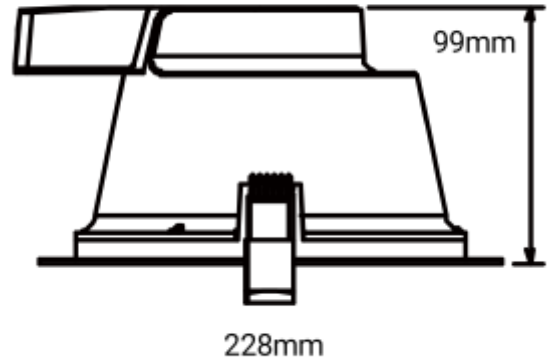

PRODUCT SHEET

Proxima

Art. no: 2101-90-3

Lighting Solutions

Proxima

200-210mm

SPECIFICATIONS

Lightsource Type:	LED (built in)
System Power [W]:	25W
CCT (Color Temperature):	3/4/5700
CRI / Ra:	80
Lumen Output:	2550(4000K)lm
Lumen LED (tc=25):	2700lm
Beam Angle:	90
Lens (Diffuser):	Clear
Dimming:	None
System Voltage [V]:	230V 50Hz
Connection:	QuickConnect
Mounting:	Recessed, Ceiling
Cut-out [mm]:	Ø200-Ø210mm
Lifetime [h]:	L80B10: 50.000h
Lumen/W:	106lm/W
MacAdam (SDCM):	3
Color:	White
Height [mm]:	98mm
Width [mm]:	228mm
To be recessed in insulation:	No

Proxima is an integrated downlight that combine efficiency, light comfort and design. Comes with switch option between 3000K(default), 4000K and 5700K. QuickConnect for easy installation. Alla data are based on 4000K.