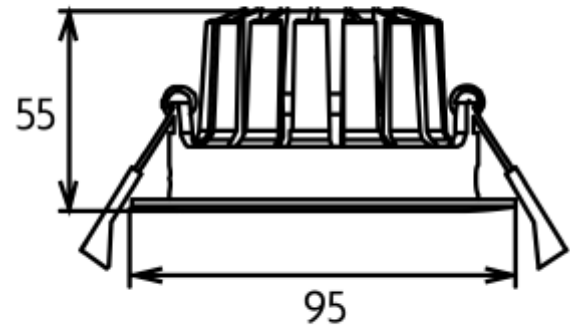

PRODUCT SHEET

Acrux Adjustable
Art. no: 2102-36-2

Lighting Solutions

Acrux Adjustable

82-88mm

SPECIFICATIONS

Lightsource Type:	LED (built in)
System Power [W]:	10W
CCT (Color Temperature):	2700K
CRI / Ra:	90
Lumen Output:	650lm
Lumen LED (tc=25):	650lm
Beam Angle:	36°
Lens (Diffuser):	Clear
Dimming:	Phase-Cut
System Voltage [V]:	230V 50Hz
Connection:	QuickConnect
Mounting:	Recessed, Ceiling
Cut-out [mm]:	Ø82-Ø88mm
Lifetime [h]:	L80B10: 50.000h
Lumen/W:	61lm/W
MacAdam (SDCM):	3
Color:	Black
Height [mm]:	55mm
Width [mm]:	95mm
To be recessed in insulation:	No

Adjustable downlight with IP54 classification. Low glare and secluded light source and with modern reflector. Suitable for all rooms included bathroom. Complete with dimmable driver and quick connect for easy installation.