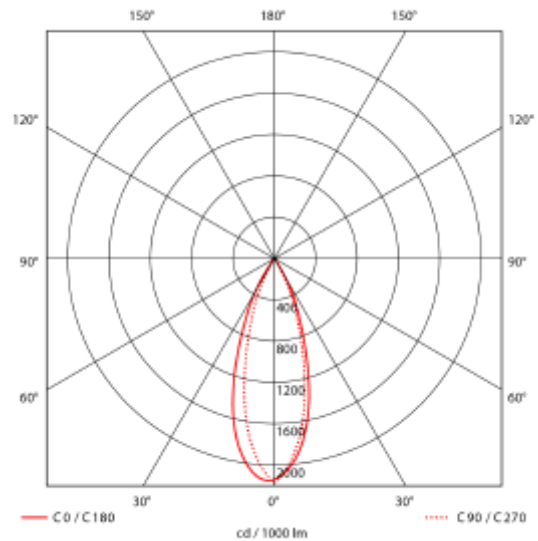

PRODUCT SHEET

Acrux Adjustable
Art. no: 2102-36-2

Lighting Solutions

Acrux Adjustable

82-88mm

SPECIFICATIONS

Lightsource Type:	LED (built in)
System Power [W]:	10W
CCT (Color Temperature):	2700K
CRI / Ra:	90
Lumen Output:	650lm
Lumen LED (tc=25):	650lm
Beam Angle:	36°
Lens (Diffuser):	Clear
Dimming:	Phase-Cut
System Voltage [V]:	230V 50Hz
Connection:	QuickConnect
Mounting:	Recessed, Ceiling
Cut-out [mm]:	Ø82-Ø88mm
Lifetime [h]:	L80B10: 50.000h
Lumen/W:	61lm/W
MacAdam (SDCM):	3
Color:	Black
Height [mm]:	55mm
Width [mm]:	95mm
To be recessed in insulation:	No