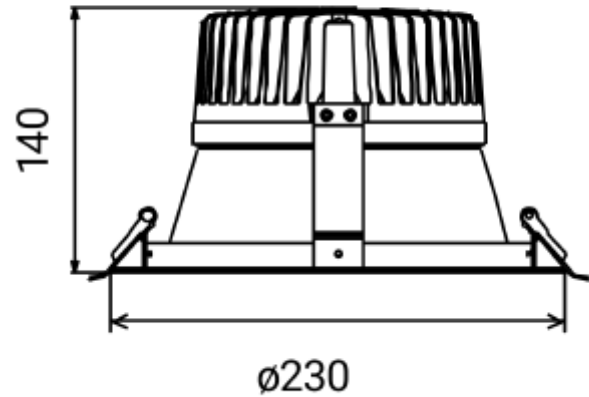

FDV SPEC SHEET

Situla 3200lm 830 45° 35W WH w/o driver
Art. no: 2103-45-3

Lighting Solutions

205-220mm

Situla 3200lm 830 45° 35W WH w/o driver

Art. no: 2103-45-3

LIGHT TECHNICAL

Lightsource Type:	LED (built in)
Lumen Output:	3141
Lumen LED (tc=25):	3200
Beam Angle:	45°
CCT (Color Temperature):	3000
CRI / Ra:	80
Color Code:	830
MacAdam (SDCM):	3
Lens (Diffuser):	Clear

MOUNTING / CONNECTION

Connection:	Depending on driver
Cut-out [mm]:	Ø205-Ø220
Mounting:	Recessed, Ceiling

ELECTRICAL DATA

Dimming:	Depending on Driver
System Power [W]:	35
System Voltage [V]:	230V 50Hz
Protection Class:	2
Socket / Cap-Base:	N/A
Current Output [mA]:	800
Voltage Forward Min [V]:	27
Voltage Forward Max [V]:	40

FDV SPEC SHEET

Situla 3200lm 830 45° 35W WH w/o driver

Art. no: 2103-45-3

Lighting Solutions

PRODUCT

To be recessed in insulation:	No
Ingress Protection:	IP20
Impact Protection:	IK06
Lifetime [h]:	L80B10: 50.000
Color:	White
Height [mm]:	140
Width [mm]:	230