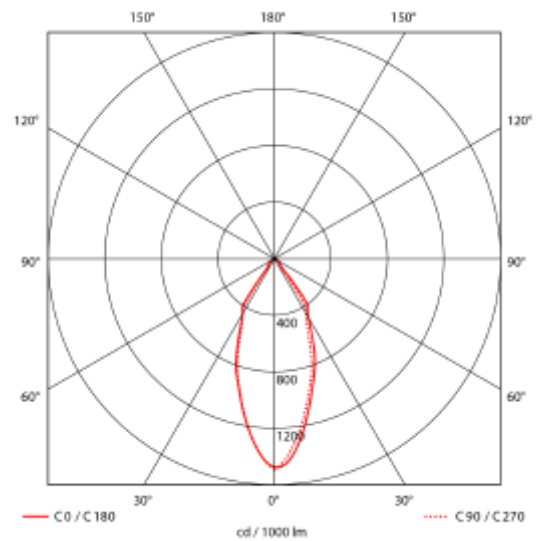

# Situla 3200lm 830 45° 35W WH w/o driver

205-220mm

### SPECIFICATIONS

Lightsource Type:	LED (built in)
System Power [W]:	35W
CCT (Color Temperature):	3000K
CRI / Ra:	80
Lumen Output:	3141lm
Lumen LED (tc=25):	3200lm
Beam Angle:	45°
Lens (Diffuser):	Clear
Dimming:	Depending on Driver
System Voltage [V]:	230V 50Hz
Connection:	Depending on driver
Mounting:	Recessed, Ceiling
Cut-out [mm]:	Ø205-Ø220mm
Lifetime [h]:	L80B10: 50.000h
Lumen/W:	91lm/W
MacAdam (SDCM):	3
Color:	White
Height [mm]:	140mm
Width [mm]:	230mm
To be recessed in insulation:	No