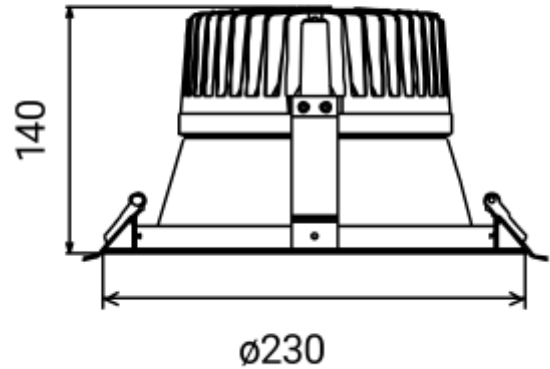

## PRODUCT SHEET

Situla 3200lm 830 45° 35W WH w/o driver  
Art. no: 2103-45-3

Lighting Solutions

# Situla 3200lm 830 45° 35W WH w/o driver

205-220mm

### SPECIFICATIONS

Lightsource Type:	LED (built in)
System Power [W]:	35W
CCT (Color Temperature):	3000K
CRI / Ra:	80
Lumen Output:	3141lm
Lumen LED (tc=25):	3200lm
Beam Angle:	45°
Lens (Diffuser):	Clear
Dimming:	Depending on Driver
System Voltage [V]:	230V 50Hz
Connection:	Depending on driver
Mounting:	Recessed, Ceiling
Cut-out [mm]:	Ø205-Ø220mm
Lifetime [h]:	L80B10: 50.000h
Lumen/W:	91lm/W
MacAdam (SDCM):	3
Color:	White
Height [mm]:	140mm
Width [mm]:	230mm
To be recessed in insulation:	No