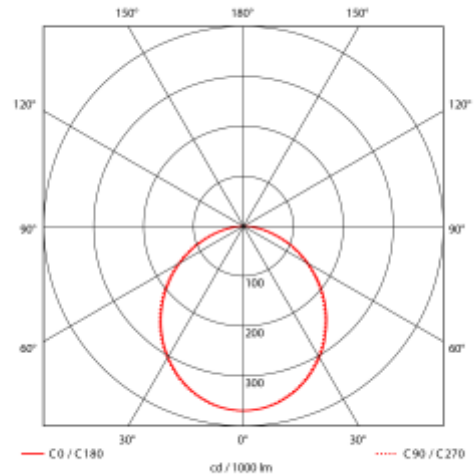

PRODUCT SHEET

Alhena 1500lm 830/840/857 Switch 110° 15W IP65 WH

Art. no: 2117-110-3

Lighting Solutions

Alhena 1500lm 830/840/857 Switch 110° 15W IP65 WH

SPECIFICATIONS

Lightsource Type:	LED (built in)
System Power [W]:	15W
CCT (Color Temperature):	3/4/5700
CRI / Ra:	80
Lumen Output:	1318 (3000K)lm
Lumen LED (tc=25):	1500lm
Beam Angle:	110°
Lens (Diffuser):	Opal
Dimming:	None
System Voltage [V]:	230V 50Hz
Connection:	QuickConnect
Mounting:	Surface, Ceiling
Lifetime [h]:	L80B50: 50 000h
MacAdam (SDCM):	3
Color:	White
Height [mm]:	60mm
Width [mm]:	300mm

Alhena is a surface mounted ceiling light IP65 waterproof structural design, It's an ideal replacement for wet locations and outdoor use.

Switch option between 3000K(default), 4000K and 5700K. Quickconnect for easy installation.