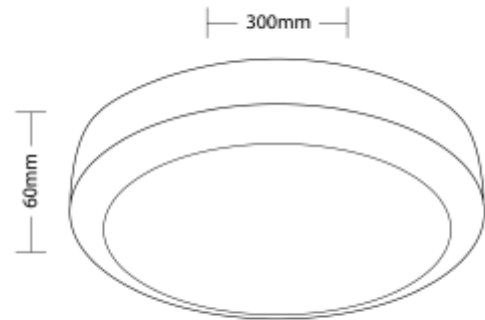

PRODUCT SHEET

Alhena 1500lm 830/840/857 Switch 110° 15W IP65 WH

Art. no: 2117-110-3

Lighting Solutions

Alhena 1500lm 830/840/857 Switch 110° 15W IP65 WH

SPECIFICATIONS

Lightsource Type:	LED (built in)
System Power [W]:	15W
CCT (Color Temperature):	3/4/5700
CRI / Ra:	80
Lumen Output:	1318 (3000K)lm
Lumen LED (tc=25):	1500lm
Beam Angle:	110°
Lens (Diffuser):	Opal
Dimming:	None
System Voltage [V]:	230V 50Hz
Connection:	QuickConnect
Mounting:	Surface, Ceiling
Lifetime [h]:	L80B50: 50 000h
MacAdam (SDCM):	3
Color:	White
Height [mm]:	60mm
Width [mm]:	300mm

Alhena is a surface mounted ceiling light IP65 waterproof structural design, It's an ideal replacement for wet locations and outdoor use.

Switch option between 3000K(default), 4000K and 5700K. Quickconnect for easy installation.