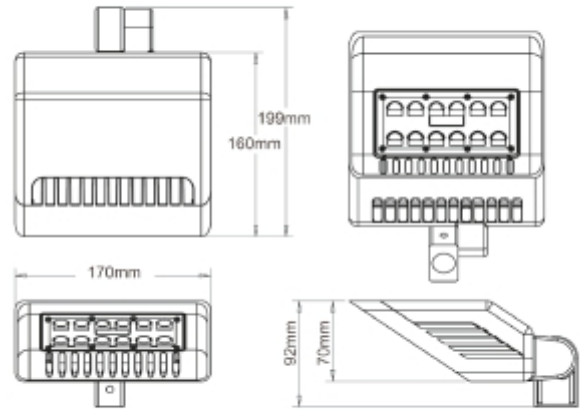

FDV SPEC SHEET

Sign Today
Art. no: 2127-2-2

Lighting Solutions

Sign Today

Art. no: 2127-2-2

LIGHT TECHNICAL

Lightsource Type:	LED (built in)
Lumen LED (tc=25):	4850
Beam Angle:	150°X60°
CCT (Color Temperature):	4000
CRI / Ra:	80
Color Code:	840
MacAdam (SDCM):	3
Lens (Diffuser):	Clear

MOUNTING / CONNECTION

Connection:	Cable 1m
Mounting:	Surface, Wall, Sign

ELECTRICAL DATA

Dimming:	None
System Power [W]:	40
System Voltage [V]:	230V 50Hz
Protection Class:	1
Socket / Cap-Base:	N/A

FDV SPEC SHEET

Sign Today

Art. no: 2127-2-2

Lighting Solutions

PRODUCT

Ingress Protection:	IP65
Impact Protection:	IK08
Operating Temperature [°C]:	-20 - -40
Color:	Black
RAL:	RAL9004
Length [mm]:	170
Height [mm]:	199
Width [mm]:	92
Weight [kg]:	1,1
Housing Material :	Aluminium