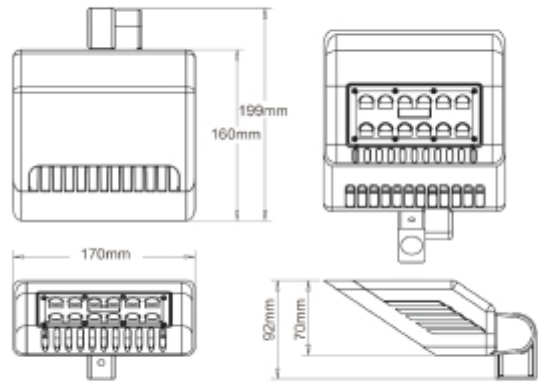

PRODUCT SHEET

Sign Today

Art. no: 2127-2-2

Lighting Solutions

Sign Today

SPECIFICATIONS

Lightsource Type: LED (built in)

System Power [W]: 40W

CCT (Color Temperature): 4000K

CRI / Ra: 80

Lumen LED (tc=25): 4850lm

Beam Angle: 150°X60°

Lens (Diffuser): Clear

Dimming: None

System Voltage [V]: 230V 50Hz

Connection: Cable 1m

Mounting: Surface, Wall, Sign

Lumen/W: 87lm/W

MacAdam (SDCM): 3

Color: Black

Length [mm]: 170mm

Height [mm]: 199mm

Width [mm]: 92mm

Weight [kg]: 1,1kg

Sign Today Signage Lighting with LED at a very favorable price. Switching to LED-based signage illumination eliminates the constant work of changing of light bulb. Sign Today comes with a 150x60 degree beam angle. This gives a uniform light of 3.5 meters wide.. The luminaire is manufactured in die cast aluminum. Sign Today has built-in LED driver and comes with 1m cable. 50cm stick or wall bracket must be ordered separately. See accessories for options.