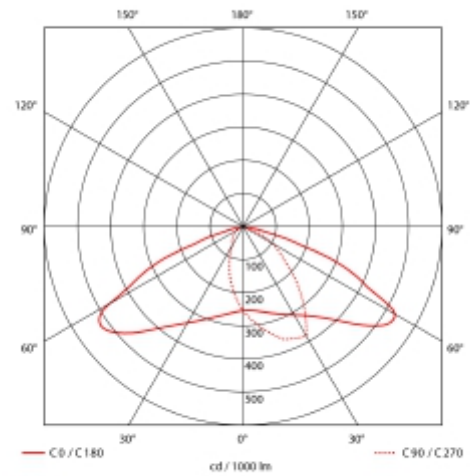

CCT (Color Temperature): 4000K

CRI / Ra: 80

Lumen LED (tc=25): 4850lm

Beam Angle: 150°X60°

Lens (Diffuser): Clear

Dimming: None

System Voltage [V]: 230V 50Hz

Connection: Cable 1m

Mounting: Surface, Wall, Sign

Lumen/W: 87lm/W

MacAdam (SDCM): 3

Color: Black

Length [mm]: 170mm

Height [mm]: 199mm

Width [mm]: 92mm

Weight [kg]: 1,1kg

Sign Today Signage Lighting with LED at a very favorable price. Switching to LED-based signage illumination eliminates the constant work of changing of light bulb. Sign Today comes with a 150x60 degree beam angle. This gives a uniform light of 3.5 meters wide.. The luminaire is manufactured in die cast aluminum. Sign Today has built-in LED driver and comes with 1m cable. 50cm stick or wall bracket must be ordered separately. See accessories for options.