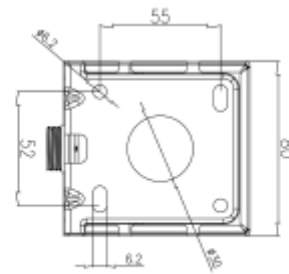

PRODUCT SHEET

Sign Today Wall Bracket BK for 2127-2

Art. no: 2130-2

Lighting Solutions

Sign Today Wall Bracket BK for 2127-2

SPECIFICATIONS

Housing:	Aluminium
Color:	Black
Length:	82mm
Height:	87mm
Width:	75mm