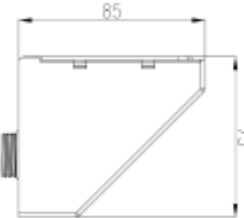

PRODUCT SHEET

Sign Today Wall Bracket BK for 2127-2

Art. no: 2130-2

Lighting Solutions

Sign Today Wall Bracket BK for 2127-2

SPECIFICATIONS

Housing:	Aluminium
Color:	Black
Length:	82mm
Height:	87mm
Width:	75mm