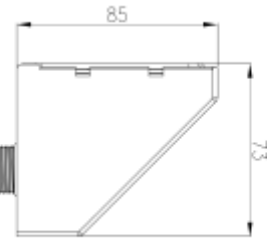

FDV SPEC SHEET

Sign Today Wall Bracket WH for 2127-3

Art. no: 2130-3

Lighting Solutions

Sign Today Wall Bracket WH for 2127-3

Art. no: 2130-3

PRODUCT

Color:	White
Length [mm]:	82
Height [mm]:	87
Width [mm]:	75
Housing Material :	Aluminium
Material 2:	Iron