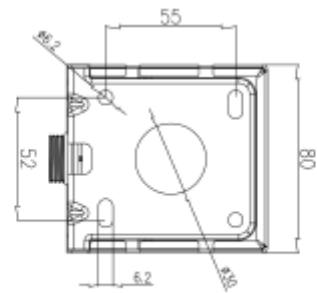

FDV SPEC SHEET

Sign Today Wall Bracket WH for 2127-3

Art. no: 2130-3

Lighting Solutions

Sign Today Wall Bracket WH for 2127-3

Art. no: 2130-3

PRODUCT

Color:	White
Length [mm]:	82
Height [mm]:	87
Width [mm]:	75
Housing Material :	Aluminium
Material 2:	Iron