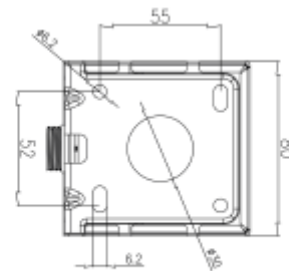

PRODUCT SHEET

Sign Today Wall Bracket WH for 2127-3

Art. no: 2130-3

Lighting Solutions

Sign Today Wall Bracket WH for 2127-3

SPECIFICATIONS

Color:	White
Length [mm]:	82mm
Height [mm]:	87mm
Width [mm]:	75mm