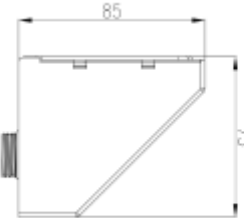

PRODUCT SHEET

Sign Today Wall Bracket WH for 2127-3

Art. no: 2130-3

Lighting Solutions

Sign Today Wall Bracket WH for 2127-3

SPECIFICATIONS

Color:	White
Length [mm]:	82mm
Height [mm]:	87mm
Width [mm]:	75mm