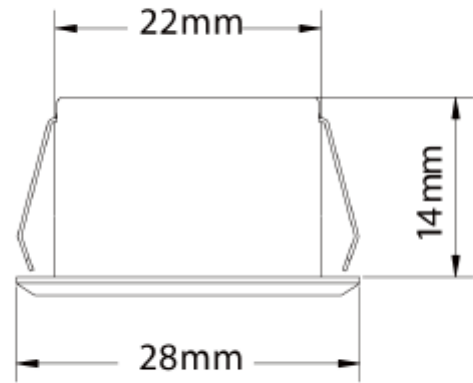

## FDV SPEC SHEET

Capella 150lm 827 45° 1,1W WH 2m cable w/o driver  
Art. no: 2173-45-3

*Lighting Solutions*

# Capella 150lm 827 45° 1,1W WH 2m cable w/o driver

Art. no: 2173-45-3

## FDV SPEC SHEET

Capella 150lm 827 45° 1,1W WH 2m cable w/o driver  
Art. no: 2173-45-3

### LIGHT TECHNICAL

Lightsource Type:	LED (built in)
Lumen Output:	130
Lumen LED (tc=25):	130
Beam Angle:	45°
CCT (Color Temperature):	2700
CRI / Ra:	80
Color Code:	827
MacAdam (SDCM):	2
Lens (Diffuser):	Clear
Dimming:	Depending on Driver
System Power [W]:	1,1
Protection Class:	3
Socket / Cap-Base:	N/A
Current Output [mA]:	350
Voltage Forward Min [V]:	2,8
Voltage Forward Max [V]:	3,2
Connection:	Mini connector 2m
Cut-out [mm]:	Ø25
Mounting:	Recessed, Floor, Furnishings, Furni
Ingress Protection:	IP44
Operating Temperature [°C]:	-20 - 40
Lifetime [h]:	L80B50: 50 000
Color:	White
Length [mm]:	22
Height [mm]:	14
Width [mm]:	28