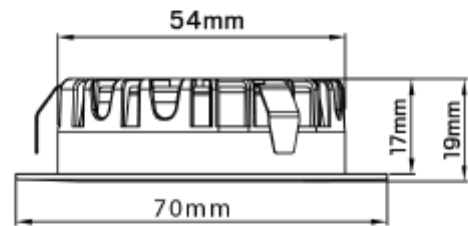

FDV SPEC SHEET

Alcor 12V

Art. no: 2174-70-12

Lighting Solutions

Alcor 12V

Art. no: 2174-70-12