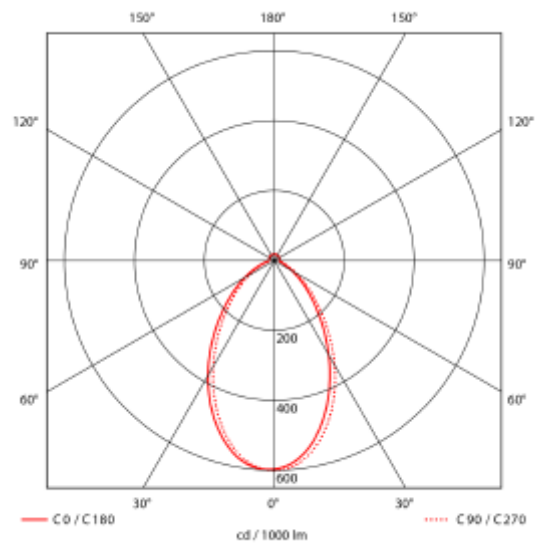

PRODUCT SHEET

Alcor 12V

Art. no: 2174-70-12

Lighting Solutions

Alcor 12V

SPECIFICATIONS

Lightsource Type:	LED (built in)
System Power [W]:	4W
CCT (Color Temperature):	2700K
CRI / Ra:	80
Lumen Output:	380lm
Lumen LED (tc=25):	380lm
Beam Angle:	70°
Lens (Diffuser):	Clear
Dimming:	Depending on Driver
System Voltage [V]:	12VDC/AC
Connection:	Terminal
Mounting:	Recessed, Floor, Furnishings, Furniture
Cut-out [mm]:	Ø57mm
Lifetime [h]:	L80B50: 50 000h
Lumen/W:	74lm/W
MacAdam (SDCM):	2
Color:	Brushed Steel
Length [mm]:	70mm
Height [mm]:	19mm
Width [mm]:	70mm
Weight [kg]:	0,11kg