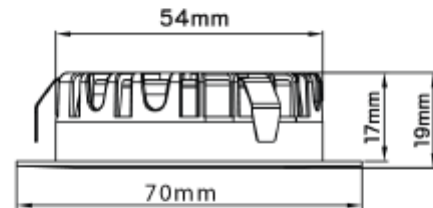

PRODUCT SHEET

Alcor 12V

Art. no: 2174-70-12

Lighting Solutions

Alcor 12V

SPECIFICATIONS

Lightsource Type:	LED (built in)
System Power [W]:	4W
CCT (Color Temperature):	2700K
CRI / Ra:	80
Lumen Output:	380lm
Lumen LED (tc=25):	380lm
Beam Angle:	70°
Lens (Diffuser):	Clear
Dimming:	Depending on Driver
System Voltage [V]:	12VDC/AC
Connection:	Terminal
Mounting:	Recessed, Floor, Furnishings, Furniture
Cut-out [mm]:	Ø57mm
Lifetime [h]:	L80B50: 50 000h
Lumen/W:	74lm/W
MacAdam (SDCM):	2
Color:	Brushed Steel
Length [mm]:	70mm
Height [mm]:	19mm
Width [mm]:	70mm
Weight [kg]:	0,11kg

This furniture downlights makes it very easy to replace from old halogen fittings with LED technology. Integrated push-in terminals enable to use existing dimmer, transformer and wires. Replaces halogen downlights with hole measurements 57-60mm. Connect to 12V AC/DC, and can be dimmed on AC.