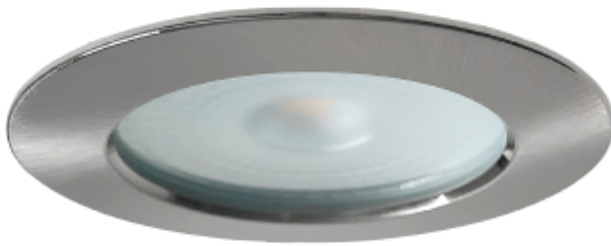

PRODUCT SHEET

Alcor 12V

Art. no: 2174-70-12

Lighting Solutions

Alcor 12V

SPECIFICATIONS

Lightsource Type:	LED (built in)
System Power [W]:	4W
CCT (Color Temperature):	2700K
CRI / Ra:	80
Lumen Output:	380lm
Lumen LED (tc=25):	380lm
Beam Angle:	70°
Lens (Diffuser):	Clear
Dimming:	Depending on Driver
System Voltage [V]:	12VDC/AC
Connection:	Terminal
Mounting:	Recessed, Floor, Furnishings, Furniture
Cut-out [mm]:	Ø57mm
Lifetime [h]:	L80B50: 50 000h
Lumen/W:	74lm/W
MacAdam (SDCM):	2
Color:	Brushed Steel
Length [mm]:	70mm
Height [mm]:	19mm
Width [mm]:	70mm
Weight [kg]:	0,11kg

This furniture downlights makes it very easy to replace from old halogen fittings with LED technology. Integrated push-in terminals enable to use existing dimmer, transformer and wires. Replaces halogen downlights with hole measurements 57-60mm. Connect to 12V AC/DC, and can be dimmed on AC.