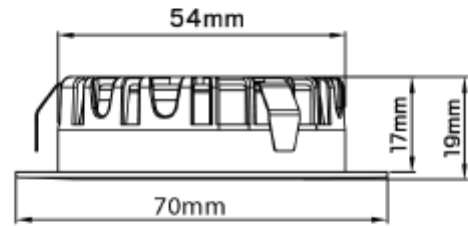

FDV SPEC SHEET

Alcor 12V

Art. no: 2174-70-3

Lighting Solutions

Alcor 12V

Art. no: 2174-70-3