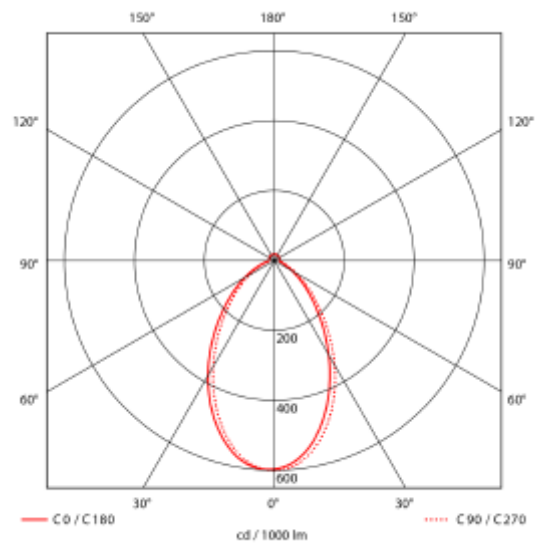

PRODUCT SHEET

Alcor 12V

Art. no: 2174-70-3

Lighting Solutions

Alcor 12V

SPECIFICATIONS

| | |
|--------------------------|---|
| Lightsource Type: | LED (built in) |
| System Power [W]: | 4W |
| CCT (Color Temperature): | 2700K |
| CRI / Ra: | 80 |
| Lumen Output: | 380lm |
| Lumen LED (tc=25): | 380lm |
| Beam Angle: | 70° |
| Lens (Diffuser): | Clear |
| Dimming: | Depending on Driver |
| System Voltage [V]: | 12VDC/AC |
| Connection: | Terminal |
| Mounting: | Recessed, Floor, Furnishings, Furniture |
| Cut-out [mm]: | Ø57mm |
| Lifetime [h]: | L80B50: 50 000h |
| Lumen/W: | 74lm/W |
| MacAdam (SDCM): | 2 |
| Color: | White |
| Length [mm]: | 70mm |
| Height [mm]: | 19mm |
| Width [mm]: | 70mm |
| Weight [kg]: | 0,11kg |