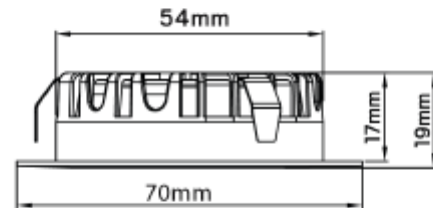

PRODUCT SHEET

Alcor 12V

Art. no: 2174-70-3

Lighting Solutions

Alcor 12V

SPECIFICATIONS

| | |
|--------------------------|---|
| Lightsource Type: | LED (built in) |
| System Power [W]: | 4W |
| CCT (Color Temperature): | 2700K |
| CRI / Ra: | 80 |
| Lumen Output: | 380lm |
| Lumen LED (tc=25): | 380lm |
| Beam Angle: | 70° |
| Lens (Diffuser): | Clear |
| Dimming: | Depending on Driver |
| System Voltage [V]: | 12VDC/AC |
| Connection: | Terminal |
| Mounting: | Recessed, Floor, Furnishings, Furniture |
| Cut-out [mm]: | Ø57mm |
| Lifetime [h]: | L80B50: 50 000h |
| Lumen/W: | 74lm/W |
| MacAdam (SDCM): | 2 |
| Color: | White |
| Length [mm]: | 70mm |
| Height [mm]: | 19mm |
| Width [mm]: | 70mm |
| Weight [kg]: | 0,11kg |

This furniture downlights makes it very easy to replace from old halogen fittings with LED technology. Integrated push-in terminals enable to use existing dimmer, transformer and wires. Replaces halogen downlights with hole measurements 57-60mm. Connect to 12V AC/DC, and can be dimmed on AC.