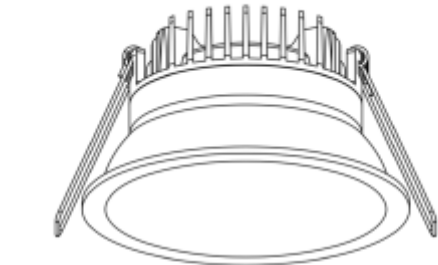

PRODUCT SHEET

Ceto Mini Fixed
Art. no: 21927-18-2

Lighting Solutions

Ceto Mini Fixed

83mm

A+

SPECIFICATIONS

Lightsource Type:	LED (built in)
System Power [W]:	8W
CCT (Color Temperature):	2700K
CRI / Ra:	95
Lumen Output:	562lm
Lumen LED (tc=25):	600lm
Beam Angle:	18°
Lens (Diffuser):	Clear
Dimming:	Phase-Cut
Flickerfree:	Yes
System Voltage [V]:	230V 50Hz
Connection:	QuickConnect
Mounting:	Recessed, Ceiling
Cut-out [mm]:	Ø83mm
Lifetime [h]:	L80B10: 100 000h
Lumen/W:	71lm/W
MacAdam (SDCM):	3
Color:	Black
Height [mm]:	48mm
Width [mm]:	90mm
Diameter [mm]:	90mm
To be recessed in insulation:	No

Ceto Mini fixed is a low downlight with 7W effect. With recessed light source, low blending, CRI95 and 18° beam angle, this is the natural choice where you want to create an exclusive and comfortable lighting. Phase-cut driver included.