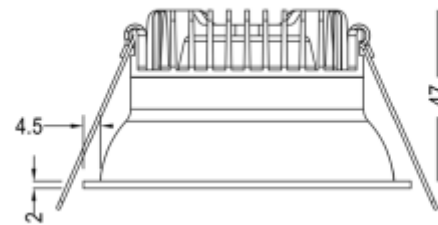

PRODUCT SHEET

Ceto Mini Fixed
Art. no: 21927-18-2

Lighting Solutions

Ceto Mini Fixed

83mm

A+

SPECIFICATIONS

Lightsource Type:	LED (built in)
System Power [W]:	8W
CCT (Color Temperature):	2700K
CRI / Ra:	95
Lumen Output:	562lm
Lumen LED (tc=25):	600lm
Beam Angle:	18°
Lens (Diffuser):	Clear
Dimming:	Phase-Cut
Flickerfree:	Yes
System Voltage [V]:	230V 50Hz
Connection:	QuickConnect
Mounting:	Recessed, Ceiling
Cut-out [mm]:	Ø83mm
Lifetime [h]:	L80B10: 100 000h
Lumen/W:	71lm/W
MacAdam (SDCM):	3
Color:	Black
Height [mm]:	48mm
Width [mm]:	90mm
Diameter [mm]:	90mm
To be recessed in insulation:	No

Ceto Mini fixed is a low downlight with 7W effect. With recessed light source, low blending, CRI95 and 18° beam angle, this is the natural choice where you want to create an exclusive and comfortable lighting. Phase-cut driver included.