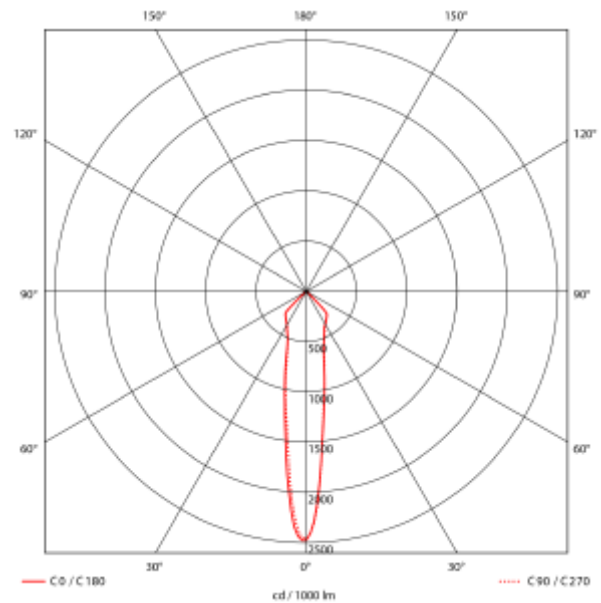

PRODUCT SHEET

Ceto Mini Fixed
Art. no: 21927-18-2

Lighting Solutions

Ceto Mini Fixed

83mm

A+

SPECIFICATIONS

Lightsource Type:	LED (built in)
System Power [W]:	8W
CCT (Color Temperature):	2700K
CRI / Ra:	95
Lumen Output:	562lm
Lumen LED (tc=25):	600lm
Beam Angle:	18°
Lens (Diffuser):	Clear
Dimming:	Phase-Cut
Flickerfree:	Yes
System Voltage [V]:	230V 50Hz
Connection:	QuickConnect
Mounting:	Recessed, Ceiling
Cut-out [mm]:	Ø83mm
Lifetime [h]:	L80B10: 100 000h
Lumen/W:	71lm/W
MacAdam (SDCM):	3
Color:	Black
Height [mm]:	48mm
Width [mm]:	90mm
Diameter [mm]:	90mm
To be recessed in insulation:	No

Ceto Mini fixed is a low downlight with 7W effect. With recessed light source, low blending, CRI95 and 18° beam angle, this is the natural choice where you want to create an exclusive and comfortable lighting. Phase-cut driver included.