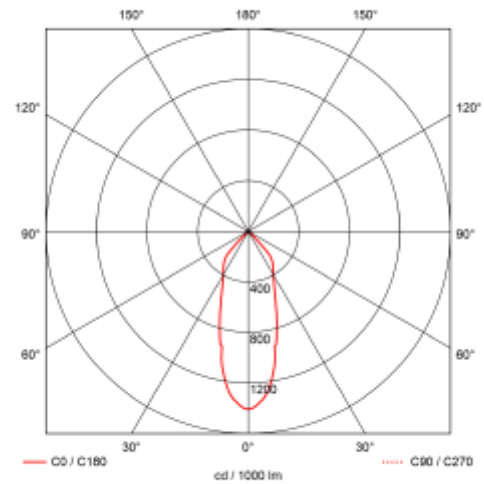

PRODUCT SHEET

Ceto Mini Fixed
Art. no: 21927-36-2

Lighting Solutions

Ceto Mini Fixed

83mm

SPECIFICATIONS	
Lightsource Type:	LED (built in)
System Power [W]:	7W
CCT (Color Temperature):	2700K
CRI / Ra:	95
Lumen Output:	500lm
Lumen LED (tc=25):	550lm
Beam Angle:	36°
Lens (Diffuser):	Clear
Dimming:	Phase-Cut
Flickerfree:	Yes
System Voltage [V]:	230V 50Hz
Connection:	QuickConnect
Mounting:	Recessed, Ceiling
Cut-out [mm]:	Ø83mm
Lumen/W:	71lm/W
MacAdam (SDCM):	3
Color:	Black
Height [mm]:	47mm
Width [mm]:	90mm
Diameter [mm]:	90mm
To be recessed in insulation:	No

Ceto Mini fixed is a low downlight with 7W effect. With recessed light source, low blending, CRI95 and 36° beam angle, this is the natural choice where you want to create an exclusive and comfortable lighting. Phase-cut driver included.