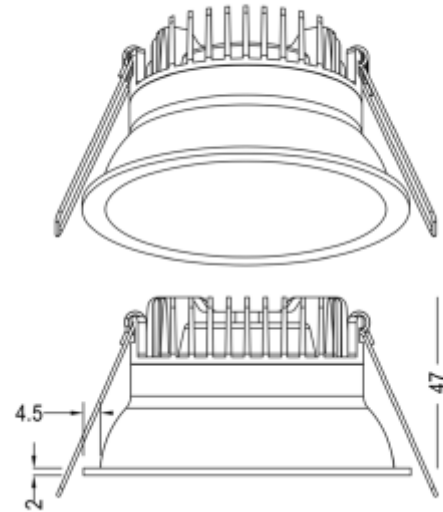

PRODUCT SHEET

Ceto Mini Fixed
Art. no: 21927-36-2

Lighting Solutions

Ceto Mini Fixed

83mm

SPECIFICATIONS	
Lightsource Type:	LED (built in)
System Power [W]:	7W
CCT (Color Temperature):	2700K
CRI / Ra:	95
Lumen Output:	500lm
Lumen LED (tc=25):	550lm
Beam Angle:	36°
Lens (Diffuser):	Clear
Dimming:	Phase-Cut
Flickerfree:	Yes
System Voltage [V]:	230V 50Hz
Connection:	QuickConnect
Mounting:	Recessed, Ceiling
Cut-out [mm]:	Ø83mm
Lumen/W:	71lm/W
MacAdam (SDCM):	3
Color:	Black
Height [mm]:	47mm
Width [mm]:	90mm
Diameter [mm]:	90mm
To be recessed in insulation:	No

Ceto Mini fixed is a low downlight with 7W effect. With recessed light source, low blending, CRI95 and 36° beam angle, this is the natural choice where you want to create an exclusive and comfortable lighting. Phase-cut driver included.