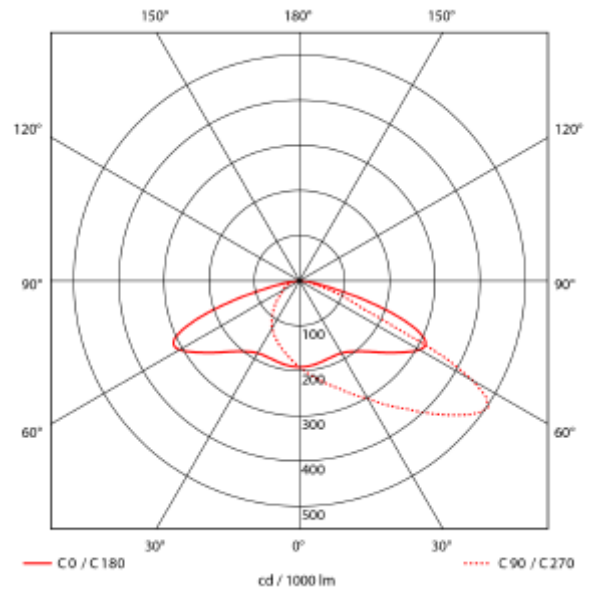

## Coxa

| SPECIFICATIONS           |                  |
|--------------------------|------------------|
| Lightsource Type:        | LED (built in)   |
| System Power [W]:        | 40W              |
| CCT (Color Temperature): | 4000K            |
| CRI / Ra:                | 70               |
| Lumen Output:            | 5900lm           |
| Lumen LED (tc=25):       | 6000lm           |
| Beam Angle:              | Asymmetric       |
| Lens (Diffuser):         | Clear            |
| Dimming:                 | None             |
| System Voltage [V]:      | 230V 50Hz        |
| Connection:              | Terminal         |
| Mounting:                | Surface, Wall    |
| Lifetime [h]:            | L80B10: 100 000h |
| Lumen/W:                 | 144lm/W          |
| Color:                   | Black            |
| Length [mm]:             | 223mm            |
| Height [mm]:             | 296mm            |
| Width [mm]:              | 150mm            |
| Weight [kg]:             | 0,3kg            |