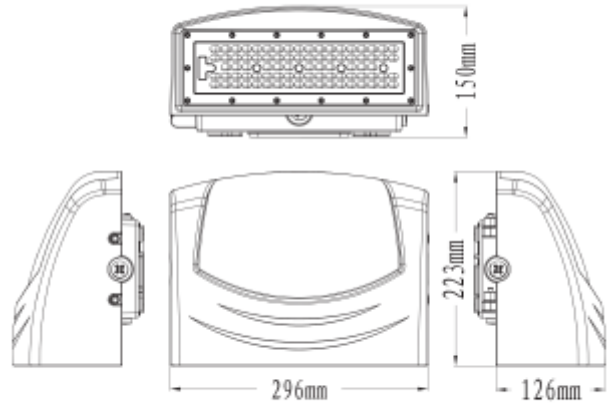

## Coxa

| SPECIFICATIONS           |                  |
|--------------------------|------------------|
| Lightsource Type:        | LED (built in)   |
| System Power [W]:        | 40W              |
| CCT (Color Temperature): | 4000K            |
| CRI / Ra:                | 70               |
| Lumen Output:            | 5900lm           |
| Lumen LED (tc=25):       | 6000lm           |
| Beam Angle:              | Asymmetric       |
| Lens (Diffuser):         | Clear            |
| Dimming:                 | None             |
| System Voltage [V]:      | 230V 50Hz        |
| Connection:              | Terminal         |
| Mounting:                | Surface, Wall    |
| Lifetime [h]:            | L80B10: 100 000h |
| Lumen/W:                 | 144lm/W          |
| Color:                   | Black            |
| Length [mm]:             | 223mm            |
| Height [mm]:             | 296mm            |
| Width [mm]:              | 150mm            |
| Weight [kg]:             | 0,3kg            |