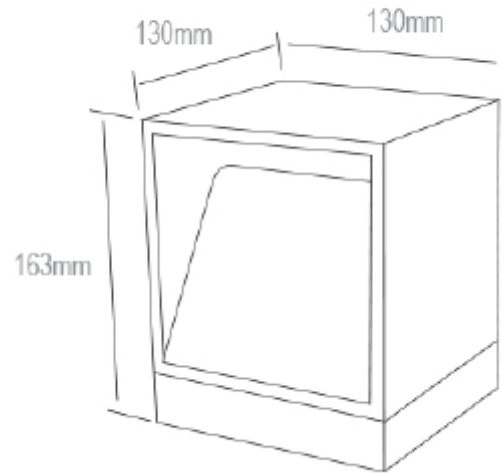

## PRODUCT SHEET

Cubic LED 390lm 830 9W outdoor floor IP56 Anthracite Dim.

Art. no: 2313-1-5

Lighting Solutions

# Cubic LED 390lm 830 9W outdoor floor IP56 Anthracite

### SPECIFICATIONS

Lightsource Type:	LED (built in)
System Power [W]:	9W
CCT (Color Temperature):	3000K
CRI / Ra:	80
Lumen Output:	402lm
Lens (Diffuser):	Clear
Dimming:	Phase-Cut
System Voltage [V]:	230V 50Hz
Connection:	Cable 1.5m
Mounting:	Ground
Lumen/W:	34lm/W
Length [mm]:	130mm
Height [mm]:	163mm
Width [mm]:	130mm
Weight [kg]:	2,45kg