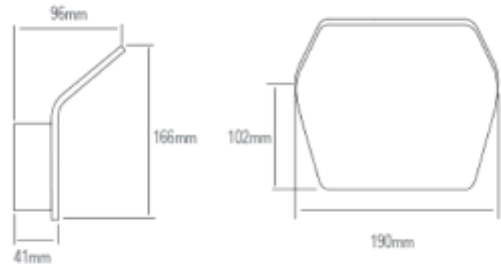

FDV SPEC SHEET

Keops LED 1000lm 830 9W outdoor wall IP55 Anthracite Dim
Art. no: 2313-2-5

Keops LED 1000lm 830 9W outdoor wall IP55 Anthraci

Art. no: 2313-2-5

LIGHT TECHNICAL

Lightsource Type:	LED (built in)
Lumen Output:	936
Lumen LED (tc=25):	1000
CCT (Color Temperature):	3000
CRI / Ra:	80
Color Code:	830
Lens (Diffuser):	Clear

MOUNTING / CONNECTION

Connection:	Terminal
Mounting:	Surface, Wall

PRODUCT

Ingress Protection:	IP55
Length [mm]:	190
Height [mm]:	166
Width [mm]:	96
Weight [kg]:	0,95

ELECTRICAL DATA

Dimming:	Phase-Cut
System Power [W]:	9
System Voltage [V]:	230V 50Hz
Protection Class:	1
Socket / Cap-Base:	N/A
Current Output [mA]:	500