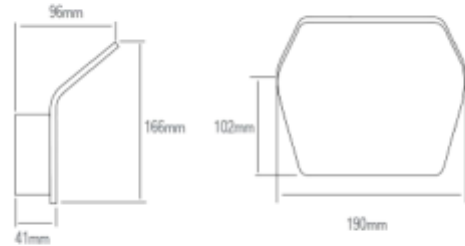

## PRODUCT SHEET

Keops LED 1000lm 830 9W outdoor wall IP55 Anthracite Dim  
Art. no: 2313-2-5

Lighting Solutions

# Keops LED 1000lm 830 9W outdoor wall IP55 Anthraci

SPECIFICATIONS	
Lightsource Type:	LED (built in)
System Power [W]:	9W
CCT (Color Temperature):	3000K
CRI / Ra:	80
Lumen Output:	936lm
Lumen LED (tc=25):	1000lm
Lens (Diffuser):	Clear
Dimming:	Phase-Cut
System Voltage [V]:	230V 50Hz
Connection:	Terminal
Mounting:	Surface, Wall
Lumen/W:	104lm/W
Length [mm]:	190mm
Height [mm]:	166mm
Width [mm]:	96mm
Weight [kg]:	0,95kg