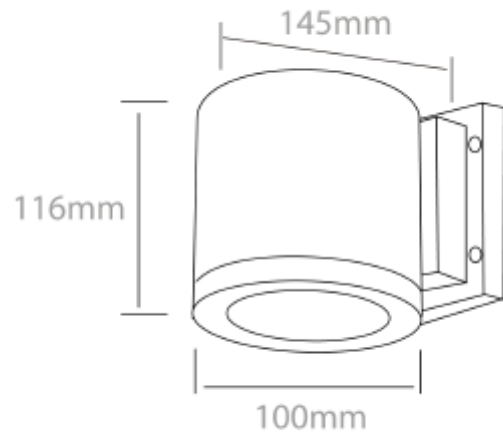

### SPECIFICATIONS

Lightsource Type:	LED (built in)
System Power [W]:	9W
CCT (Color Temperature):	3000K
CRI / Ra:	82
Lumen Output:	935lm
Beam Angle:	35°
Lens (Diffuser):	Clear
Dimming:	None
System Voltage [V]:	230V 50Hz
Connection:	Terminal
Mounting:	Surface, Wall
Lifetime [h]:	30 000h
Lumen/W:	104lm/W
Color:	White
Length [mm]:	146mm
Height [mm]:	116mm
Width [mm]:	100mm