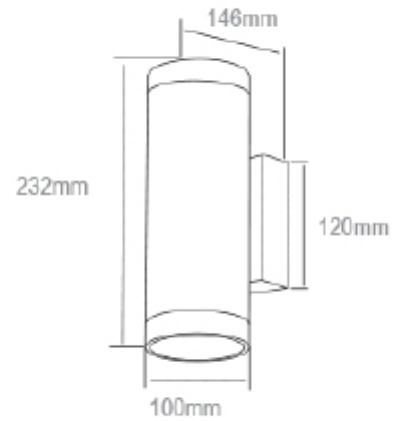

FDV SPEC SHEET

Moby Up&Down
Art. no: 2313-8-3

Lighting Solutions

Moby Up&Down

Art. no: 2313-8-3

LIGHT TECHNICAL

Lightsource Type:	LED (built in)
Lumen Output:	988
Lumen LED (tc=25):	1900
Beam Angle:	35°
CCT (Color Temperature):	3000
CRI / Ra:	82
Color Code:	830
Lens (Diffuser):	Clear

MOUNTING / CONNECTION

Connection:	Terminal
Mounting:	Surface, Wall

PRODUCT

Ingress Protection:	IP55
Lifetime [h]:	30 000
Color:	White
Length [mm]:	146
Height [mm]:	232
Width [mm]:	100

ELECTRICAL DATA

Dimming:	None
System Power [W]:	2x9
System Voltage [V]:	230V 50Hz
Protection Class:	1
Current Output [mA]:	500