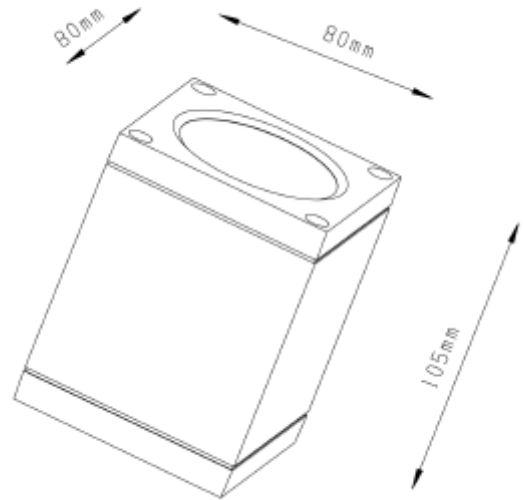

## FDV SPEC SHEET

Gemma Square Downlight 550lm 830 45° 6W Surf Mount Dark Grey  
Art. no: 2375-45-7

Lighting Solutions

### LIGHT TECHNICAL

Lightsource Type:	LED (built in)
Lumen LED (tc=25):	550
Beam Angle:	45°
CCT (Color Temperature):	3000
CRI / Ra:	80
Color Code:	830
Lens (Diffuser):	Clear

## FDV SPEC SHEET

Gemma Square Downlight 550lm 830 45° 6W Surf Mount Dark Grey  
Art. no: 2375-45-7

PRODUCT	
Ingress Protection:	IP65
Impact Protection:	IK08
Operating Temperature [°C]:	-20 - 50
RAL:	RAL7024
Length [mm]:	80
Height [mm]:	105
Width [mm]:	80
Weight [kg]:	0,36