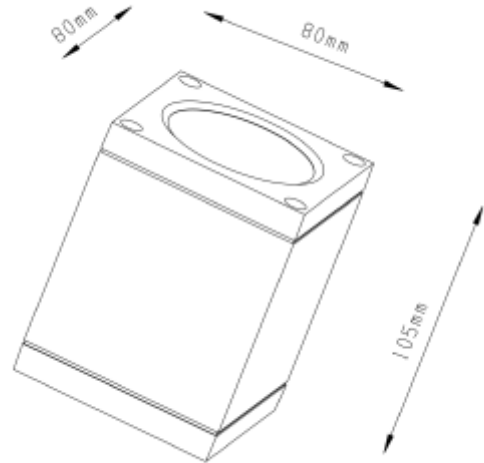

## PRODUCT SHEET

Gemma Square Downlight 550lm 830 45° 6W Surf Mount Dark Grey  
Art. no: 2375-45-7

Lighting Solutions

# Gemma Square Downlight 550lm 830 45° 6W Surf Mou

SPECIFICATIONS	
Lightsource Type:	LED (built in)
System Power [W]:	6W
CCT (Color Temperature):	3000K
CRI / Ra:	80
Lumen LED (tc=25):	550lm
Beam Angle:	45°
Lens (Diffuser):	Clear
Dimming:	None
System Voltage [V]:	230V 50Hz
Connection:	Terminal
Mounting:	Surface, Ceiling
Length [mm]:	80mm
Height [mm]:	105mm
Width [mm]:	80mm
Weight [kg]:	0,36kg