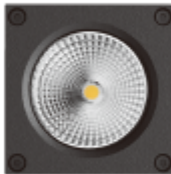

## PRODUCT SHEET

Gemma Square Downlight 550lm 830 45° 6W Surf Mount Dark Grey  
Art. no: 2375-45-7

Lighting Solutions

# Gemma Square Downlight 550lm 830 45° 6W Surf Mou

SPECIFICATIONS	
Lightsource Type:	LED (built in)
System Power [W]:	6W
CCT (Color Temperature):	3000K
CRI / Ra:	80
Lumen LED (tc=25):	550lm
Beam Angle:	45°
Lens (Diffuser):	Clear
Dimming:	None
System Voltage [V]:	230V 50Hz
Connection:	Terminal
Mounting:	Surface, Ceiling
Length [mm]:	80mm
Height [mm]:	105mm
Width [mm]:	80mm
Weight [kg]:	0,36kg