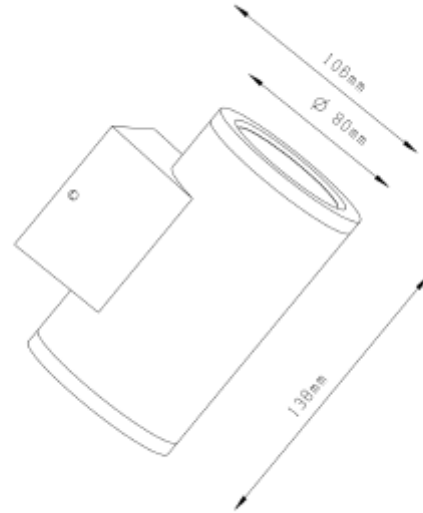

FDV SPEC SHEET

Gemma Up&Down 500lm 830 45° 2x6W Dark Grey Phasecut
Art. no: 2390-2-45-7

Gemma Up&Down 500lm 830 45° 2x6W Dark Grey Pha

Art. no: 2390-2-45-7

LIGHT TECHNICAL

Lightsource Type:	LED (built in)
Lumen Output:	406
Lumen LED (tc=25):	500
Beam Angle:	45°
CCT (Color Temperature):	3000
CRI / Ra:	80
Color Code:	830
Lens (Diffuser):	Clear

MOUNTING / CONNECTION

Connection:	Terminal
Mounting:	Surface, Wall

ELECTRICAL DATA

Dimming:	Phase-Cut
System Power [W]:	2x6
System Voltage [V]:	230V 50Hz
Protection Class:	1
Current Output [mA]:	500

FDV SPEC SHEET

Gemma Up&Down 500lm 830 45° 2x6W Dark Grey Phasecut
Art. no: 2390-2-45-7

Lighting Solutions

PRODUCT

Ingress Protection:	IP54
Impact Protection:	IK08
Operating Temperature [°C]:	-20 - 50
Color:	Dark Grey
RAL:	RAL7024
Length [mm]:	106
Height [mm]:	138
Width [mm]:	80
Weight [kg]:	0,58