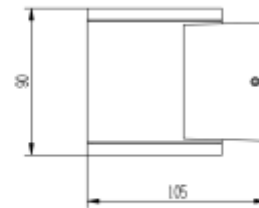

PRODUCT SHEET

Gemma Up or Down 360lm 830 45° 6W Dark Grey Phasecut

Art. no: 2395-2-45-7

Lighting Solutions

Gemma Up or Down 360lm 830 45° 6W Dark Grey Phas

SPECIFICATIONS

Lightsource Type:	LED (built in)
System Power [W]:	6W
CCT (Color Temperature):	3000K
CRI / Ra:	80
Lumen Output:	166lm
Lumen LED (tc=25):	360lm
Beam Angle:	45°
Lens (Diffuser):	Clear
Dimming:	Phase-Cut
System Voltage [V]:	230V 50Hz
Connection:	Terminal
Mounting:	Surface, Wall
Lumen/W:	28lm/W
Color:	Dark Grey
Length [mm]:	105mm
Height [mm]:	90mm
Width [mm]:	80mm
Weight [kg]:	0,5kg