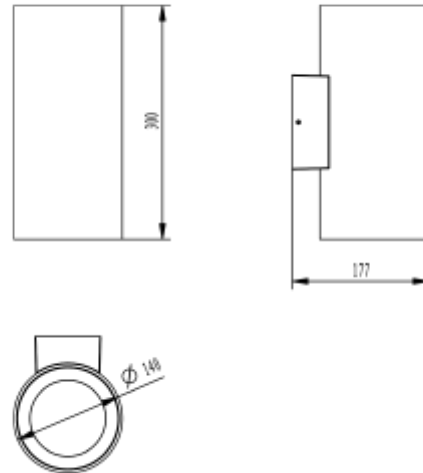

## PRODUCT SHEET

Dalim Up&Down 2400lm 40° 2x20W Dark Grey Phasecut  
Art. no: 2430-40-7

*Lighting Solutions*

# Dalim Up&Down 2400lm 40° 2x20W Dark Grey Phasec

Dalim are a wall mounted outdoor luminaire with up and down light.  
Suited for larger buildings.  
Quickconnect for easy installation

SPECIFICATIONS	
Lightsource Type:	LED (built in)
System Power [W]:	2x20W
CCT (Color Temperature):	3000K
CRI / Ra:	80
Lumen LED (tc=25):	2400lm
Beam Angle:	40°
Lens (Diffuser):	Clear
Dimming:	Phase-Cut
System Voltage [V]:	230V 50Hz
Connection:	QuickConnect
Mounting:	Surface, Wall
Length [mm]:	177mm
Height [mm]:	300mm
Width [mm]:	140mm
Weight [kg]:	3,4kg