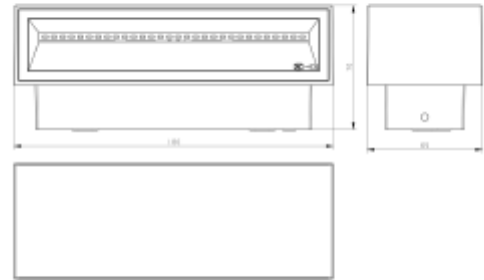

PRODUCT SHEET

Lyra 1075lm 830 90° 2x6W Dark Grey Phasecut
Art. no: 2445-2-90-7

Lighting Solutions

Lyra 1075lm 830 90° 2x6W Dark Grey Phasecut

SPECIFICATIONS

Lightsource Type:	LED (built in)
System Power [W]:	2x6W
CCT (Color Temperature):	3000K
CRI / Ra:	80
Lumen Output:	958lm
Lumen LED (tc=25):	1075lm
Beam Angle:	90°
Lens (Diffuser):	Clear
Dimming:	Phase-Cut
System Voltage [V]:	230V 50Hz
Connection:	Terminal
Mounting:	Surface, Wall
Lumen/W:	80lm/W
Color:	Dark Grey
Length [mm]:	180mm
Height [mm]:	65mm
Width [mm]:	70mm
Weight [kg]:	0,71kg