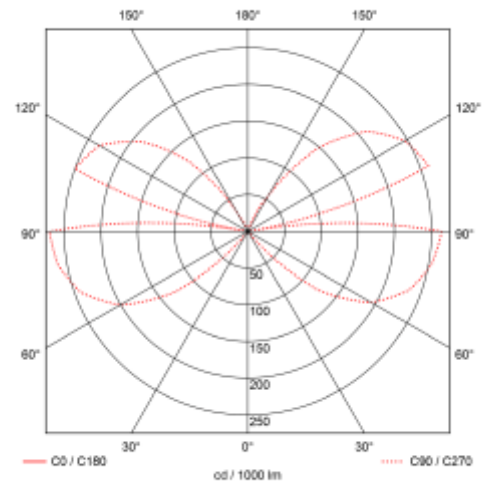

PRODUCT SHEET

Lyra 1075lm 830 90° 2x6W Dark Grey Phasecut
Art. no: 2445-2-90-7

Lighting Solutions

Lyra 1075lm 830 90° 2x6W Dark Grey Phasecut

SPECIFICATIONS

Lightsource Type:	LED (built in)
System Power [W]:	2x6W
CCT (Color Temperature):	3000K
CRI / Ra:	80
Lumen Output:	958lm
Lumen LED (tc=25):	1075lm
Beam Angle:	90°
Lens (Diffuser):	Clear
Dimming:	Phase-Cut
System Voltage [V]:	230V 50Hz
Connection:	Terminal
Mounting:	Surface, Wall
Lumen/W:	80lm/W
Color:	Dark Grey
Length [mm]:	180mm
Height [mm]:	65mm
Width [mm]:	70mm
Weight [kg]:	0,71kg