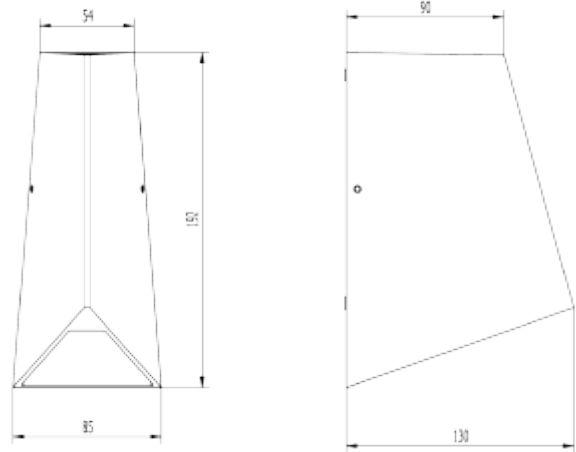

PRODUCT SHEET

Yed Up&Down 480lm 830 90° 2x4W Dark Grey Quickconnect
Art. no: 2455-90-7

Lighting Solutions

Yed Up&Down 480lm 830 90° 2x4W Dark Grey Quickc

SPECIFICATIONS

System Power [W]:	2X4W
CCT (Color Temperature):	3000K
CRI / Ra:	80
Lumen Output:	406lm
Lumen LED (tc=25):	480lm
Beam Angle:	90°
Lens (Diffuser):	Clear
Dimming:	None
System Voltage [V]:	230V 50Hz
Connection:	Terminal
Mounting:	Surface, Wall
Lumen/W:	51lm/W
Length [mm]:	130mm
Height [mm]:	192mm
Width [mm]:	85mm
Weight [kg]:	0,67kg