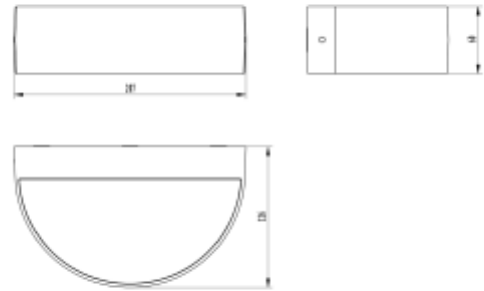

## PRODUCT SHEET

Subra 700lm 830 110° 2x4,5W D Grey

Art. no: 2460-110-7

Lighting Solutions

### SPECIFICATIONS

System Power [W]: 2X4,5W

CCT (Color Temperature): 3000K

CRI / Ra: 80

Lumen Output: 519lm

Lumen LED (tc=25): 700lm

Beam Angle: 110°

Lens (Diffuser): Opal

Dimming: None

System Voltage [V]: 230V 50Hz

Connection: Terminal

Mounting: Surface, Wall

Lumen/W: 58lm/W

Color: Dark Grey

Length [mm]: 207mm

Height [mm]: 60mm

Width [mm]: 126mm

Weight [kg]: 0,75kg