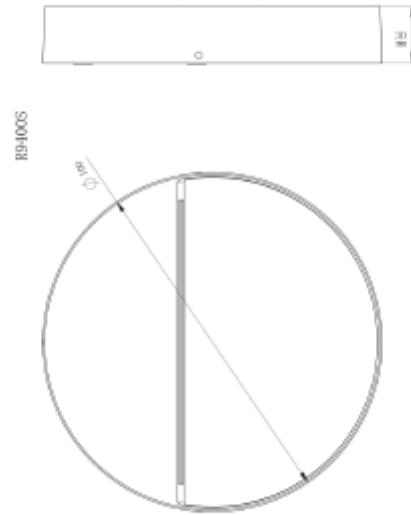

FDV SPEC SHEET

Chara Round 300lm 830 4W Dark Grey

Art. no: 2495-45-7

Lighting Solutions

Chara Round 300lm 830 4W Dark Grey

Art. no: 2495-45-7

LIGHT TECHNICAL	
Lumen Output:	128
Lumen LED (tc=25):	300
Beam Angle:	45°
CCT (Color Temperature):	3000
CRI / Ra:	80
Color Code:	830
Lens (Diffuser):	Clear
MOUNTING / CONNECTION	
Connection:	Terminal
Mounting:	Surface, Wall

ELECTRICAL DATA	
Dimming:	None
System Power [W]:	4
System Voltage [V]:	230V 50Hz
Protection Class:	1
Leakage current [mA]:	0,5
Inrush current I _{max} [A]:	10
Socket / Cap-Base:	N/A
Current Output [mA]:	350
Voltage Forward Min [V]:	9
Voltage Forward Max [V]:	10

FDV SPEC SHEET

Chara Round 300lm 830 4W Dark Grey

Art. no: 2495-45-7

Lighting Solutions

PRODUCT

Ingress Protection:	IP54
Impact Protection:	IK06
Operating Temperature [°C]:	-20 - 50
Lifetime [h]:	L80B50: 50 000
Color:	Dark Grey
Height [mm]:	30
Width [mm]:	100
Weight [kg]:	0,21