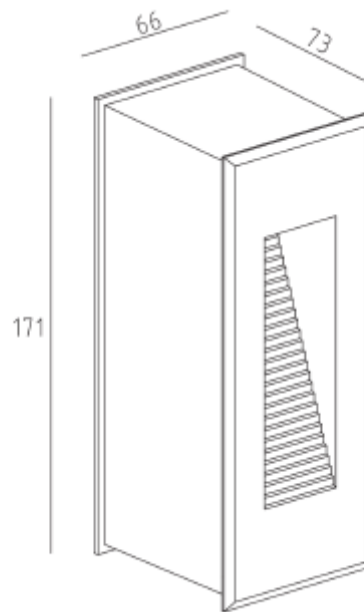

FDV SPEC SHEET
 Wall 3x1W 830 20° Antracite
 Art. no: 2513-LED

Wall 3x1W 830 20° Antracite

Art. no: 2513-LED

LIGHT TECHNICAL

Lightsource Type:	LED (built in)
Lumen Output:	100
Lumen LED (tc=25):	150
Beam Angle:	20
CCT (Color Temperature):	3000
CRI / Ra:	80
Color Code:	830

MOUNTING / CONNECTION

Connection:	Cable 0.2m
Mounting:	Recessed, Wall

PRODUCT

Ingress Protection:	IP65
Lifetime [h]:	50 000
Color:	Antracite
Length [mm]:	73
Height [mm]:	171
Width [mm]:	66
Housing Material :	Aluminium