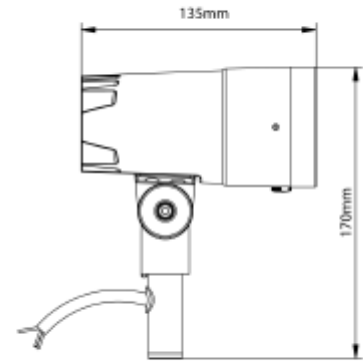

## FDV SPEC SHEET

Avior Zoom 18°-60° 600lm 830 11W Dark Grey 1,5m Cable

Art. no: 2530-30-7

Lighting Solutions

### LIGHT TECHNICAL

Lumen Output:	422
Lumen LED (tc=25):	600
Beam Angle:	18°-60°
CCT (Color Temperature):	3000
CRI / Ra:	80
Color Code:	830
Lens (Diffuser):	Clear

### MOUNTING / CONNECTION

Connection:	Cable 1.5m
Mounting:	Ground

## FDV SPEC SHEET

Avior Zoom 18°-60° 600lm 830 11W Dark Grey 1,5m Cable  
Art. no: 2530-30-7

PRODUCT	
Ingress Protection:	IP65
Impact Protection:	IK08
Operating Temperature [°C]:	-20 - 50
Color:	Dark Grey
Length [mm]:	135
Height [mm]:	170
Width [mm]:	70
Weight [kg]:	0,83