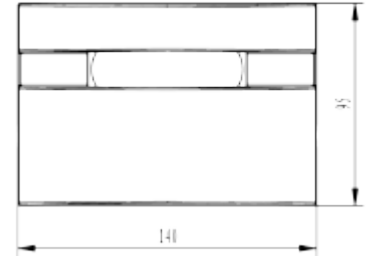

Skat 330lm 830 4° 6W Quickconnect Dark Grey

Art. no: 2535-4-7

LIGHT TECHNICAL

Lumen LED (tc=25):	330
Beam Angle:	4°
CCT (Color Temperature):	3000
CRI / Ra:	80
Color Code:	830
Lens (Diffuser):	Clear

MOUNTING / CONNECTION

Connection:	QuickConnect
Mounting:	Surface, Ground

PRODUCT

Ingress Protection:	IP65
Impact Protection:	IK08
Operating Temperature [°C]:	-20 - 50
Length [mm]:	140
Height [mm]:	95
Width [mm]:	62
Weight [kg]:	0,64

ELECTRICAL DATA

Dimming:	None
System Power [W]:	6
System Voltage [V]:	230V 50Hz
Protection Class:	1
Leakage current [mA]:	0,5
Inrush current I_{max} [A]:	10
Socket / Cap-Base:	N/A
Current Output [mA]:	500
Voltage Forward Min [V]:	9
Voltage Forward Max [V]:	10