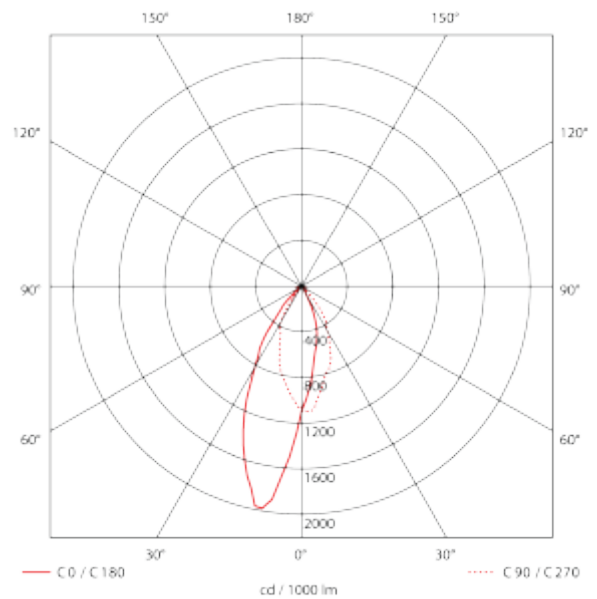

PRODUCT SHEET

Kaus 1220lm 830 30° 12W Quickconnect Dark Grey
Art. no: 2540-30-7

Lighting Solutions

Kaus 1220lm 830 30° 12W Quickconnect Dark Grey

SPECIFICATIONS	
System Power [W]:	12W
CCT (Color Temperature):	3000K
CRI / Ra:	80
Lumen Output:	867lm
Lumen LED (tc=25):	1220lm
Beam Angle:	30°
Lens (Diffuser):	Clear
Dimming:	Sensor (PIR)
System Voltage [V]:	230V 50Hz
Connection:	QuickConnect
Mounting:	Surface, Wall
Lumen/W:	72lm/W
Color:	Dark Grey
Length [mm]:	270mm
Height [mm]:	140mm
Width [mm]:	140mm
Weight [kg]:	1,34kg