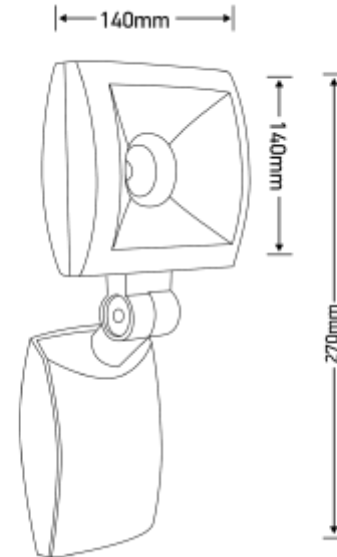

PRODUCT SHEET

Kaus 1220lm 830 30° 12W Quickconnect Dark Grey
Art. no: 2540-30-7

Lighting Solutions

Kaus 1220lm 830 30° 12W Quickconnect Dark Grey

SPECIFICATIONS	
System Power [W]:	12W
CCT (Color Temperature):	3000K
CRI / Ra:	80
Lumen Output:	867lm
Lumen LED (tc=25):	1220lm
Beam Angle:	30°
Lens (Diffuser):	Clear
Dimming:	Sensor (PIR)
System Voltage [V]:	230V 50Hz
Connection:	QuickConnect
Mounting:	Surface, Wall
Lumen/W:	72lm/W
Color:	Dark Grey
Length [mm]:	270mm
Height [mm]:	140mm
Width [mm]:	140mm
Weight [kg]:	1,34kg

Kaus is an IP54 luminaire with motion sensor and quickconnect for easy installation.