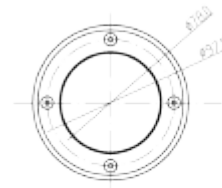

FDV SPEC SHEET

Regor 600lm 830 25° 6W Brushed Steel

Art. no: 2565-25-1

Lighting Solutions

D2100 尺寸图

Regor 600lm 830 25° 6W Brushed Steel

Art. no: 2565-25-1

LIGHT TECHNICAL

Lumen LED (tc=25):	600
Beam Angle:	25°
CCT (Color Temperature):	3000
CRI / Ra:	80
Color Code:	830
Lens (Diffuser):	Clear

MOUNTING / CONNECTION

Connection:	Terminal
Mounting:	Recessed, Ground

PRODUCT

Ingress Protection:	IP67
Impact Protection:	IK10
Operating Temperature [°C]:	-20 - 50
Color:	Brushed Steel
Height [mm]:	155
Width [mm]:	120
Weight [kg]:	0,9