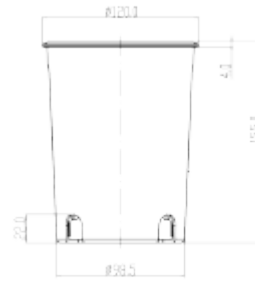

FDV SPEC SHEET

Regor 600lm 830 25° 6W Brushed Steel

Art. no: 2565-25-1

Lighting Solutions

D2100 尺寸图

Regor 600lm 830 25° 6W Brushed Steel

Art. no: 2565-25-1

LIGHT TECHNICAL

Lumen LED (tc=25):	600
Beam Angle:	25°
CCT (Color Temperature):	3000
CRI / Ra:	80
Color Code:	830
Lens (Diffuser):	Clear

MOUNTING / CONNECTION

Connection:	Terminal
Mounting:	Recessed, Ground

PRODUCT

Ingress Protection:	IP67
Impact Protection:	IK10
Operating Temperature [°C]:	-20 - 50
Color:	Brushed Steel
Height [mm]:	155
Width [mm]:	120
Weight [kg]:	0,9