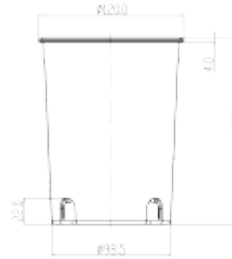

PRODUCT SHEET

Regor 600lm 830 25° 6W Brushed Steel

Art. no: 2565-25-1

Lighting Solutions

Regor 600lm 830 25° 6W Brushed Steel

D2100 尺寸图

SPECIFICATIONS

System Power [W]:	6W
CCT (Color Temperature):	3000K
CRI / Ra:	80
Lumen LED (tc=25):	600lm
Beam Angle:	25°
Lens (Diffuser):	Clear
Dimming:	Phase-Cut
System Voltage [V]:	230V 50Hz
Connection:	Terminal
Mounting:	Recessed, Ground
Lumen/W:	38lm/W
Color:	Brushed Steel
Height [mm]:	155mm
Width [mm]:	120mm
Weight [kg]:	0,9kg