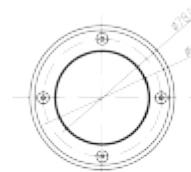

PRODUCT SHEET

Regor 600lm 830 25° 6W Brushed Steel

Art. no: 2565-25-1

Lighting Solutions

Regor 600lm 830 25° 6W Brushed Steel

D2100 尺寸图

SPECIFICATIONS

System Power [W]:	6W
CCT (Color Temperature):	3000K
CRI / Ra:	80
Lumen LED (tc=25):	600lm
Beam Angle:	25°
Lens (Diffuser):	Clear
Dimming:	Phase-Cut
System Voltage [V]:	230V 50Hz
Connection:	Terminal
Mounting:	Recessed, Ground
Lumen/W:	38lm/W
Color:	Brushed Steel
Height [mm]:	155mm
Width [mm]:	120mm
Weight [kg]:	0,9kg