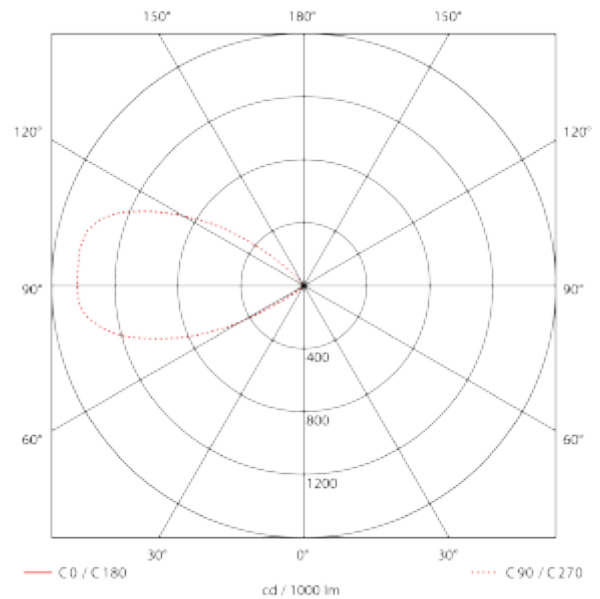

PRODUCT SHEET

Regor 600lm 830 25° 6W Brushed Steel

Art. no: 2565-25-1

Lighting Solutions

Regor 600lm 830 25° 6W Brushed Steel

D2100 尺寸图

SPECIFICATIONS

System Power [W]:	6W
CCT (Color Temperature):	3000K
CRI / Ra:	80
Lumen LED (tc=25):	600lm
Beam Angle:	25°
Lens (Diffuser):	Clear
Dimming:	Phase-Cut
System Voltage [V]:	230V 50Hz
Connection:	Terminal
Mounting:	Recessed, Ground
Lumen/W:	38lm/W
Color:	Brushed Steel
Height [mm]:	155mm
Width [mm]:	120mm
Weight [kg]:	0,9kg