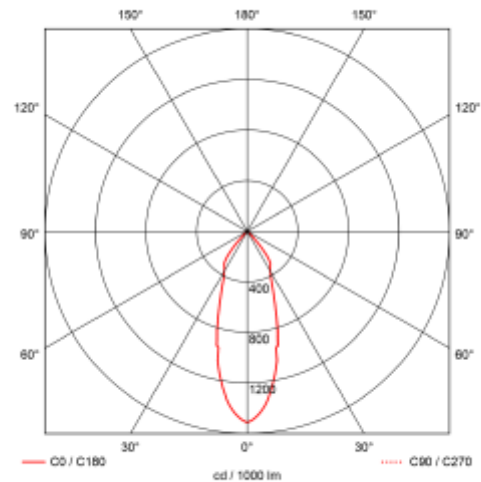

PRODUCT SHEET

Tigrus 360° Square

Art. no: 26927-36-2

Lighting Solutions

Tigrus 360° Square

 80-83mm

A⁺

SPECIFICATIONS

System Power [W]:	7W
CCT (Color Temperature):	2700K
CRI / Ra:	95
Lumen Output:	532lm
Lumen LED (tc=25):	550lm
Beam Angle:	36°
Lens (Diffuser):	Clear
Dimming:	Phase-Cut
Flickerfree:	Yes
System Voltage [V]:	230V 50Hz
Connection:	QuickConnect
Mounting:	Recessed, Ceiling
Cut-out [mm]:	Ø80-Ø83mm
Lumen/W:	76lm/W
MacAdam (SDCM):	3
Color:	Black
Length [mm]:	95mm
Height [mm]:	47mm
Width [mm]:	95mm
To be recessed in insulation:	Yes, recessed in insulation

Tigrus 360° Square Rotatable can be mounted directly in insulation. Downlight have CRI>95 and are delivered with 2700K or Dim2Warm. The downlight can be tilted 25° and it's 360° rotatable. The luminaire connects easily without using a screwdriver. Cut-out 80-83mm