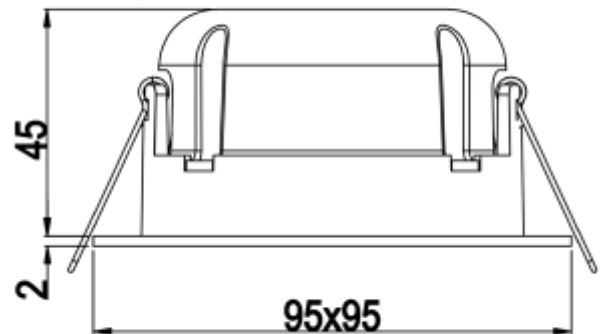

PRODUCT SHEET

Tigrus 360° Square

Art. no: 26927-36-2

Lighting Solutions

Tigrus 360° Square

 80-83mm

A⁺

SPECIFICATIONS

System Power [W]:	7W
CCT (Color Temperature):	2700K
CRI / Ra:	95
Lumen Output:	532lm
Lumen LED (tc=25):	550lm
Beam Angle:	36°
Lens (Diffuser):	Clear
Dimming:	Phase-Cut
Flickerfree:	Yes
System Voltage [V]:	230V 50Hz
Connection:	QuickConnect
Mounting:	Recessed, Ceiling
Cut-out [mm]:	Ø80-Ø83mm
Lumen/W:	76lm/W
MacAdam (SDCM):	3
Color:	Black
Length [mm]:	95mm
Height [mm]:	47mm
Width [mm]:	95mm
To be recessed in insulation:	Yes, recessed in insulation

Tigrus 360° Square Rotatable can be mounted directly in insulation. Downlight have CRI>95 and are delivered with 2700K or Dim2Warm. The downlight can be tilted 25° and it's 360° rotatable. The luminaire connects easily without using a screwdriver. Cut-out 80-83mm