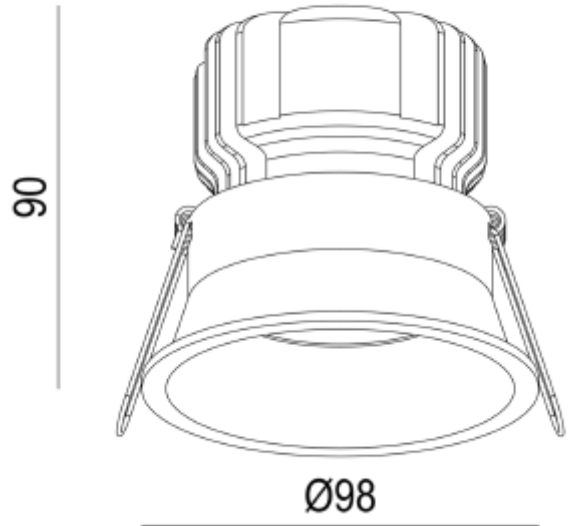

## FDV SPEC SHEET

Ceto Fixed

Art. no: 28830-2-01-36-2

Lighting Solutions

92mm

### LIGHT TECHNICAL

Lumen Output:	1426
Lumen LED (tc=25):	1500
Beam Angle:	36°
CCT (Color Temperature):	3000
CRI / Ra:	80
Color Code:	830
MacAdam (SDCM):	3
Lens (Diffuser):	Clear

### PRODUCT

To be recessed in insulation:	No
Ingress Protection:	IP44
Impact Protection:	IK02
Operating Temperature [°C]:	-20 - 45
Lifetime [h]:	L80B50: 100 000
Color:	Black
Height [mm]:	90
Diameter [mm]:	98
Weight [kg]:	0,25
Housing Material :	Aluminium
Diffuser Material:	Aluminium
Material 2:	Polycarbonate
Housing Material :	Aluminium
Diffuser Material:	Aluminium
Material 2:	Polycarbonate