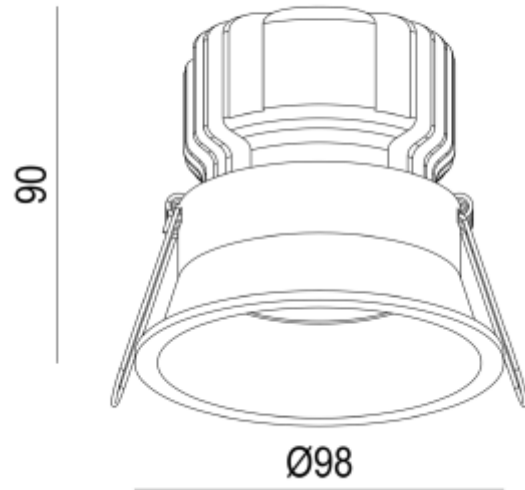

PRODUCT SHEET

Ceto Fixed

Art. no: 28830-2-01-36-3

Lighting Solutions

Ceto Fixed

92mm

A+

SPECIFICATIONS

System Power [W]:	15W
CCT (Color Temperature):	3000K
CRI / Ra:	80
Lumen Output:	1426lm
Lumen LED (tc=25):	1500lm
Beam Angle:	36°
Lens (Diffuser):	Clear
Dimming:	Depending on Driver
System Voltage [V]:	230V 50Hz
Connection:	Depending on driver
Mounting:	Recessed, Ceiling
Cut-out [mm]:	Ø92mm
Lifetime [h]:	L80B50: 100 000h
Lumen/W:	95lm/W
MacAdam (SDCM):	3
Color:	White
Height [mm]:	90mm
Diameter [mm]:	98mm
Weight [kg]:	0,35kg
To be recessed in insulation:	No

Ceto Fixed is a downlight with 15W effect and secluded light source. 36° beam angle and IP44 certified. Ceto Fixed is the natural choice if you are looking for an exclusive expression that provides a comfortable and good light. Dimmable phase-cut driver included.