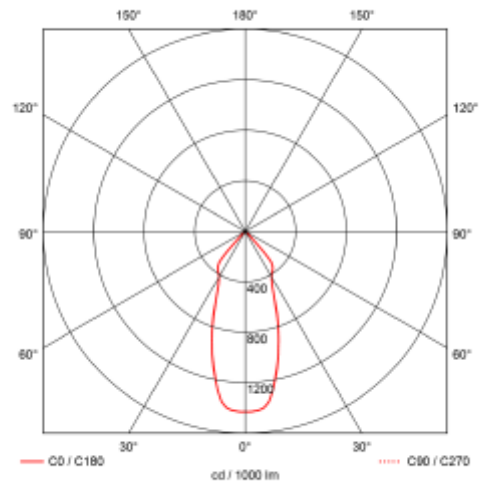

PRODUCT SHEET

Ceto Fixed

Art. no: 28830-2-01-36-3

Lighting Solutions

Ceto Fixed

92mm

A+

SPECIFICATIONS

System Power [W]:	15W
CCT (Color Temperature):	3000K
CRI / Ra:	80
Lumen Output:	1426lm
Lumen LED (tc=25):	1500lm
Beam Angle:	36°
Lens (Diffuser):	Clear
Dimming:	Depending on Driver
System Voltage [V]:	230V 50Hz
Connection:	Depending on driver
Mounting:	Recessed, Ceiling
Cut-out [mm]:	Ø92mm
Lifetime [h]:	L80B50: 100 000h
Lumen/W:	95lm/W
MacAdam (SDCM):	3
Color:	White
Height [mm]:	90mm
Diameter [mm]:	98mm
Weight [kg]:	0,35kg
To be recessed in insulation:	No

Ceto Fixed is a downlight with 15W effect and secluded light source. 36° beam angle and IP44 certified. Ceto Fixed is the natural choice if you are looking for an exclusive expression that provides a comfortable and good light. Dimmable phase-cut driver included.