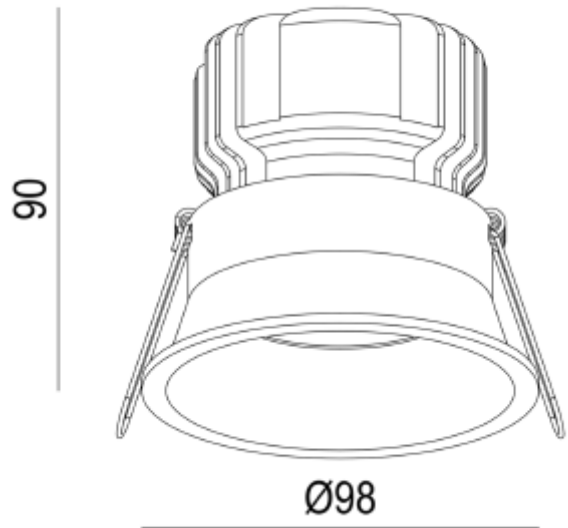

FDV SPEC SHEET

Ceto Fixed

Art. no: 28830-2-36-3

Lighting Solutions

92mm

Ceto Fixed

Art. no: 28830-2-36-3

LIGHT TECHNICAL

Lumen Output:	1426
Lumen LED (tc=25):	1500
Beam Angle:	36°
CCT (Color Temperature):	3000
CRI / Ra:	80
Color Code:	830
MacAdam (SDCM):	3
Lens (Diffuser):	Clear

MOUNTING / CONNECTION

Connection:	QuickConnect
Cut-out [mm]:	Ø92
Mounting:	Recessed, Ceiling

FDV SPEC SHEET

Ceto Fixed

Art. no: 28830-2-36-3

Lighting Solutions

PRODUCT

To be recessed in insulation:	No
Ingress Protection:	IP44
Impact Protection:	IK02
Operating Temperature [°C]:	-20 - 45
Lifetime [h]:	L80B50: 100 000
Color:	White
Height [mm]:	90
Diameter [mm]:	98
Weight [kg]:	0,25