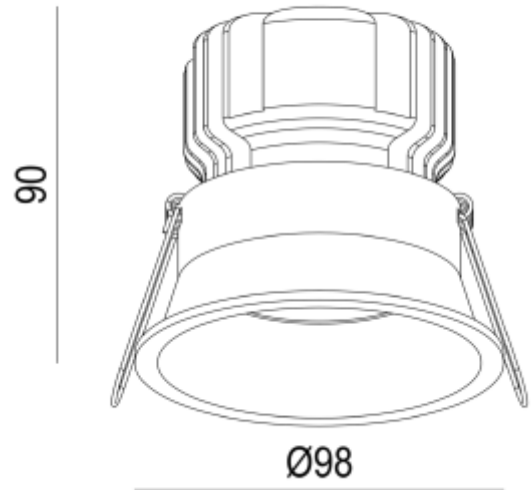

PRODUCT SHEET

Ceto Fixed

Art. no: 28830-TW-36-2-ddd

Lighting Solutions

Ceto Fixed

Ø 92mm

Ceto Fixed tunable white is a downlight with 15W effect and secluded light source. 36° beam angle and IP44 certified. CCT can be adjusted from 6000K to 2700K. Ceto Fixed is the natural choice if you are looking for an exclusive expression that provides a comfortable and good light. DALI DT8 driver included.

SPECIFICATIONS

System Power [W]:	15W
CCT (Color Temperature):	6000-2700K TW
CRI / Ra:	80
Lumen LED (tc=25):	900lm
Beam Angle:	36
Lens (Diffuser):	Clear
Dimming:	DALI
System Voltage [V]:	230V 50Hz
Connection:	QuickConnect
Mounting:	Recessed, Ceiling
Cut-out [mm]:	Ø92mm
Lifetime [h]:	L80B50: 100 000h
MacAdam (SDCM):	3
Color:	Black
Height [mm]:	90mm
Diameter [mm]:	98mm
Weight [kg]:	0,25kg
To be recessed in insulation:	No