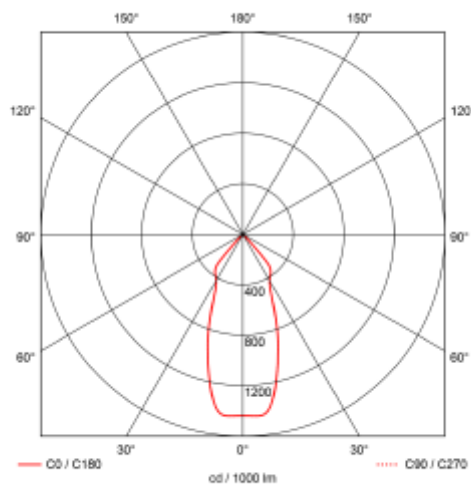

PRODUCT SHEET

Ceto Fixed
Art. no: 28927-2-36-2

Lighting Solutions

Ceto Fixed

92mm

SPECIFICATIONS	
System Power [W]:	15W
CCT (Color Temperature):	2700K
CRI / Ra:	90
Lumen Output:	1015lm
Lumen LED (tc=25):	1100lm
Lens (Diffuser):	Clear
Dimming:	Phase-Cut
Flickerfree:	Yes
System Voltage [V]:	230V 50Hz
Connection:	QuickConnect
Mounting:	Recessed, Ceiling
Cut-out [mm]:	Ø92mm
Lifetime [h]:	L80B10: 100 000h
Lumen/W:	67lm/W
MacAdam (SDCM):	3
Color:	Black
Height [mm]:	90mm
Diameter [mm]:	98mm
Weight [kg]:	0,25kg
To be recessed in insulation:	No

Ceto Fixed is a downlight with 15W effect and secluded light source. 36° beam angle and IP44 certified. Ceto Fixed is the natural choice if you are looking for an exclusive expression that provides a comfortable and good light. Dimmable phase-cut driver included.