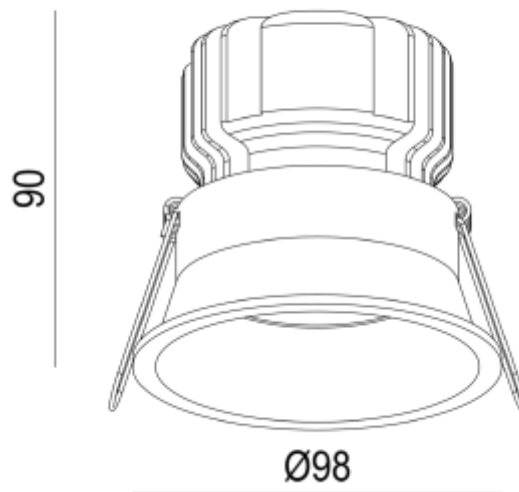

PRODUCT SHEET

Ceto Fixed
Art. no: 28927-2-36-2

Lighting Solutions

Ceto Fixed

92mm

SPECIFICATIONS	
System Power [W]:	15W
CCT (Color Temperature):	2700K
CRI / Ra:	90
Lumen Output:	1015lm
Lumen LED (tc=25):	1100lm
Lens (Diffuser):	Clear
Dimming:	Phase-Cut
Flickerfree:	Yes
System Voltage [V]:	230V 50Hz
Connection:	QuickConnect
Mounting:	Recessed, Ceiling
Cut-out [mm]:	Ø92mm
Lifetime [h]:	L80B10: 100 000h
Lumen/W:	67lm/W
MacAdam (SDCM):	3
Color:	Black
Height [mm]:	90mm
Diameter [mm]:	98mm
Weight [kg]:	0,25kg
To be recessed in insulation:	No

Ceto Fixed is a downlight with 15W effect and secluded light source. 36° beam angle and IP44 certified. Ceto Fixed is the natural choice if you are looking for an exclusive expression that provides a comfortable and good light. Dimmable phase-cut driver included.