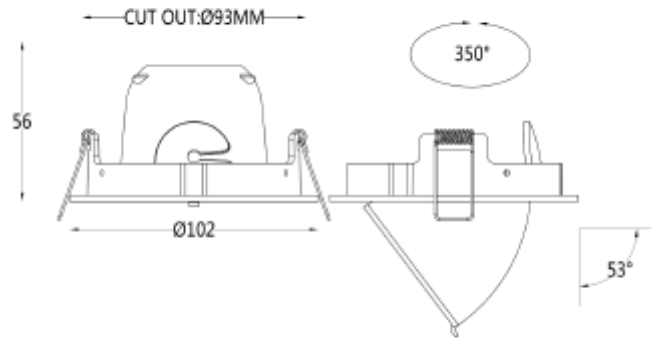

FDV SPEC SHEET

Sargas Rotatable
Art. no: 29927-36-2

 93mm

Sargas Rotatable

Art. no: 29927-36-2

LIGHT TECHNICAL

Lumen LED (tc=25):	600
Beam Angle:	36°
CCT (Color Temperature):	2700
CRI / Ra:	90
Color Code:	927
MacAdam (SDCM):	3
Lens (Diffuser):	Clear

MOUNTING / CONNECTION

Connection:	QuickConnect
Cut-out [mm]:	Ø93
Mounting:	Recessed, Ceiling

ELECTRICAL DATA

Dimming:	Phase-Cut
System Power [W]:	8
System Voltage [V]:	230V 50Hz
Protection Class:	2
Socket / Cap-Base:	N/A
Current Output [mA]:	180
Voltage Forward Min [V]:	13
Voltage Forward Max [V]:	18

FDV SPEC SHEET

Sargas Rotatable

Art. no: 29927-36-2

Lighting Solutions

PRODUCT

To be recessed in insulation:	No
Ingress Protection:	IP20
Impact Protection:	IK02
Operating Temperature [°C]:	-20 - 45
Color:	Black
Height [mm]:	56
Width [mm]:	102
Housing Material :	Aluminium
Diffuser Material:	Aluminium
Material 2:	Polycarbonate
Housing Material :	Aluminium
Diffuser Material:	Aluminium
Material 2:	Polycarbonate